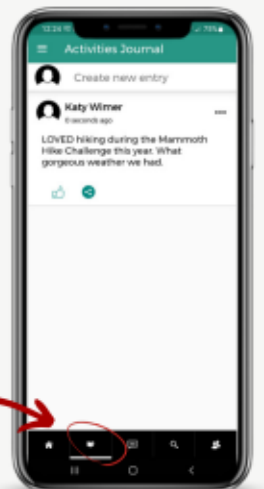

HOW TO USE *striveon*

Use the StriveOn mobile app to explore our community!

1

DOWNLOAD STRIVEON

Scan the QR code to download the StriveOn app!

SCAN ME!

3

ADD Antigo TO 'MY CITIES'

At the top of your screen, click the down arrow, click **ADD MORE**, and add **Antigo** to your list of cities.

5

SHARE YOUR EXPERIENCES & ADVENTURES IN THE JOURNAL!

2

CREATE AN ACCOUNT

Signup with your email & password or Facebook account.

4

DISCOVER & ENGAGE WITH OUR COMMUNITY!

Browse **Antigo** categories (i.e. Trails, Historic Tours, Dining, or Itineraries). Then, click **EXPLORE** while **ON SITE** for interactive engagement with points of interest.