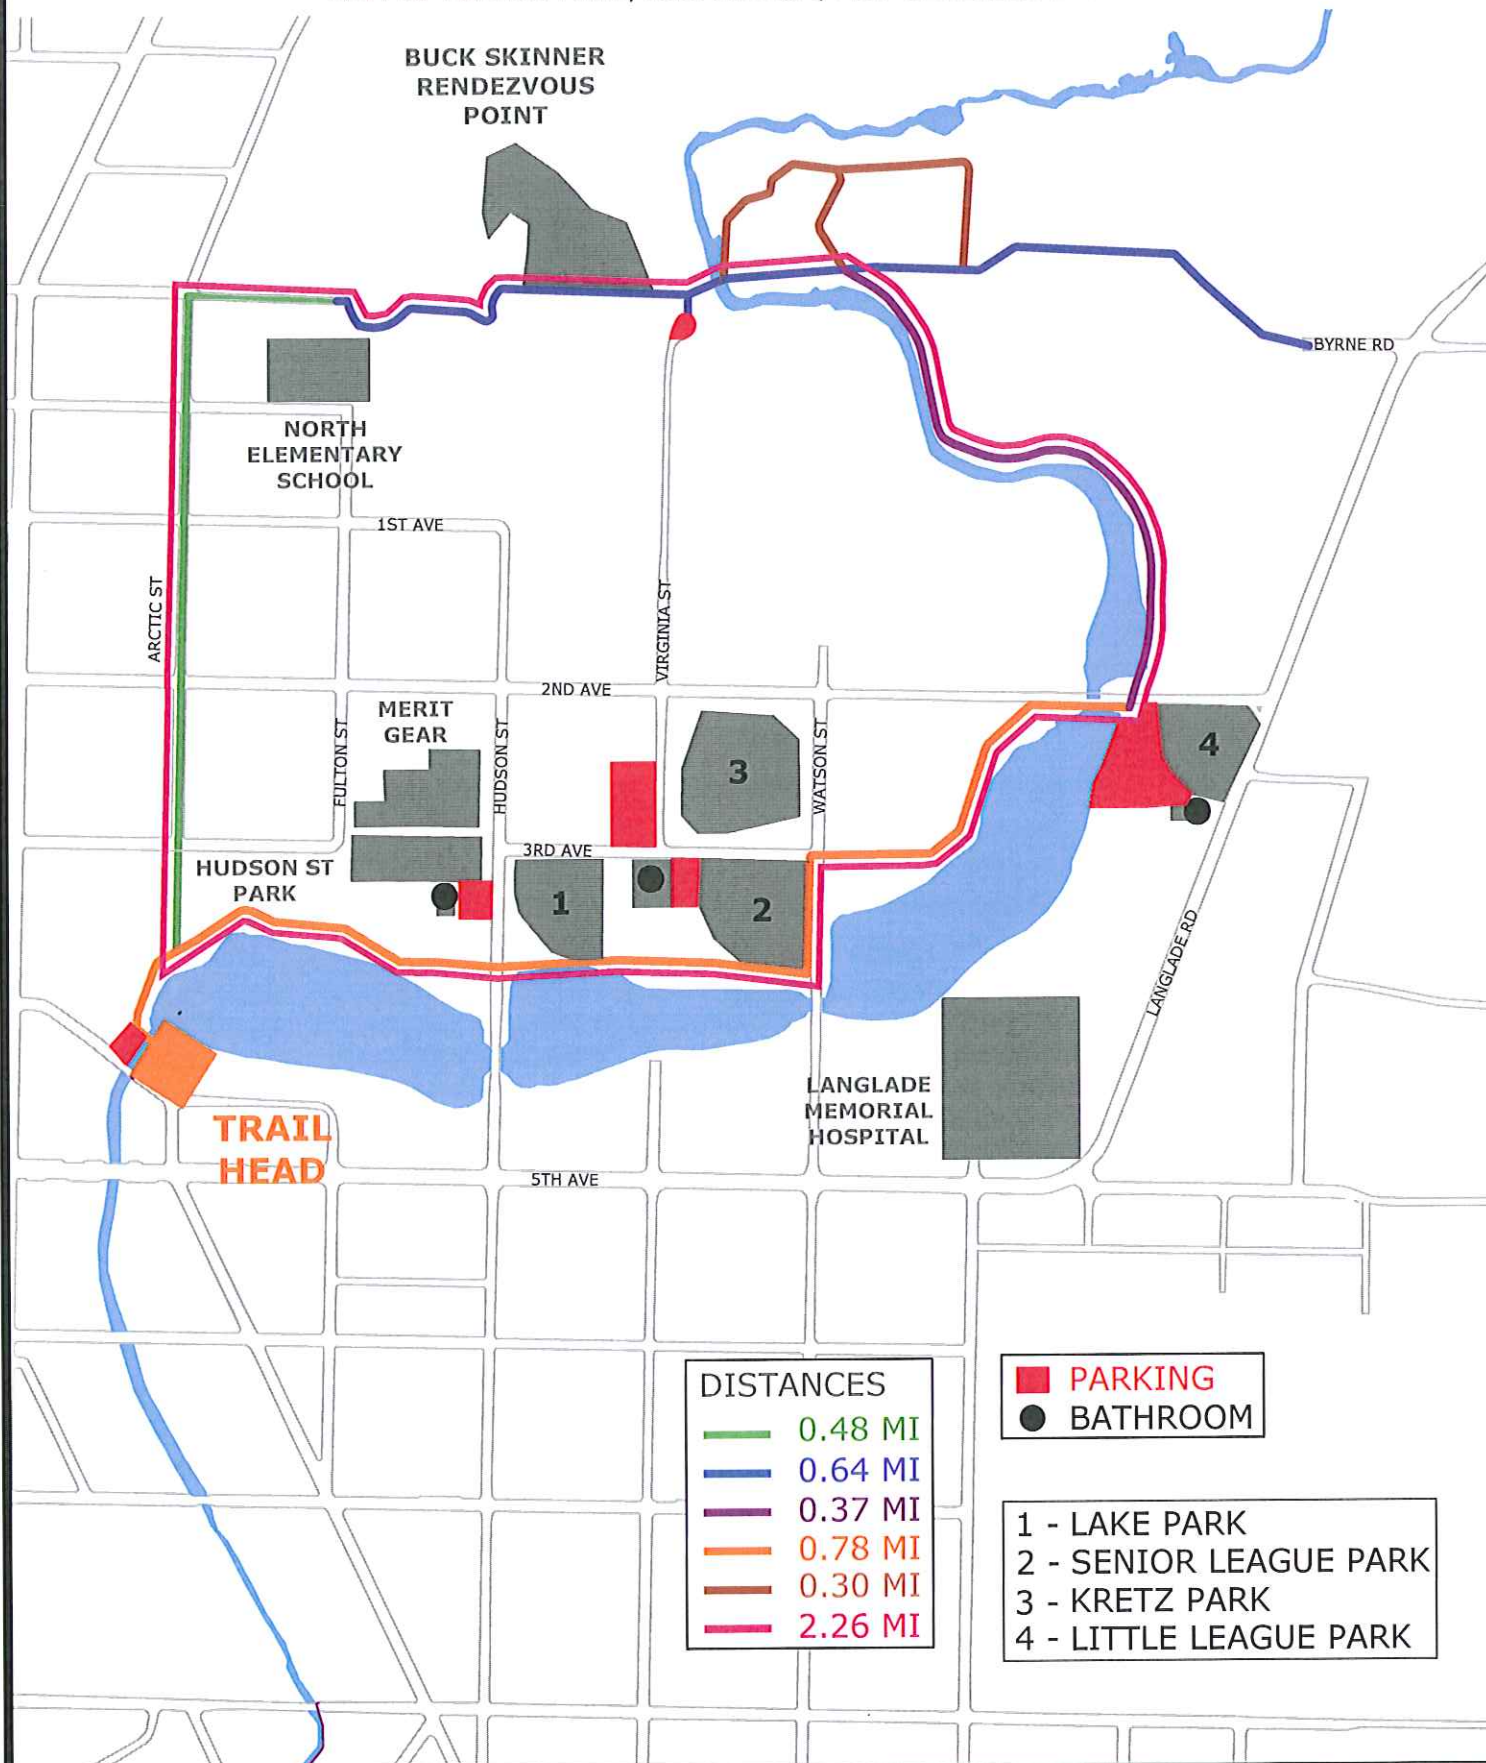

CITY OF ANTIGO PARK, RECREATION, AND CEMETERY DEPARTMENT

DISTANCES	
—	0.48 MI
—	0.64 MI
—	0.37 MI
—	0.78 MI
—	0.30 MI
—	2.26 MI

■ PARKING
● BATHROOM

- 1 - LAKE PARK
- 2 - SENIOR LEAGUE PARK
- 3 - KRETZ PARK
- 4 - LITTLE LEAGUE PARK