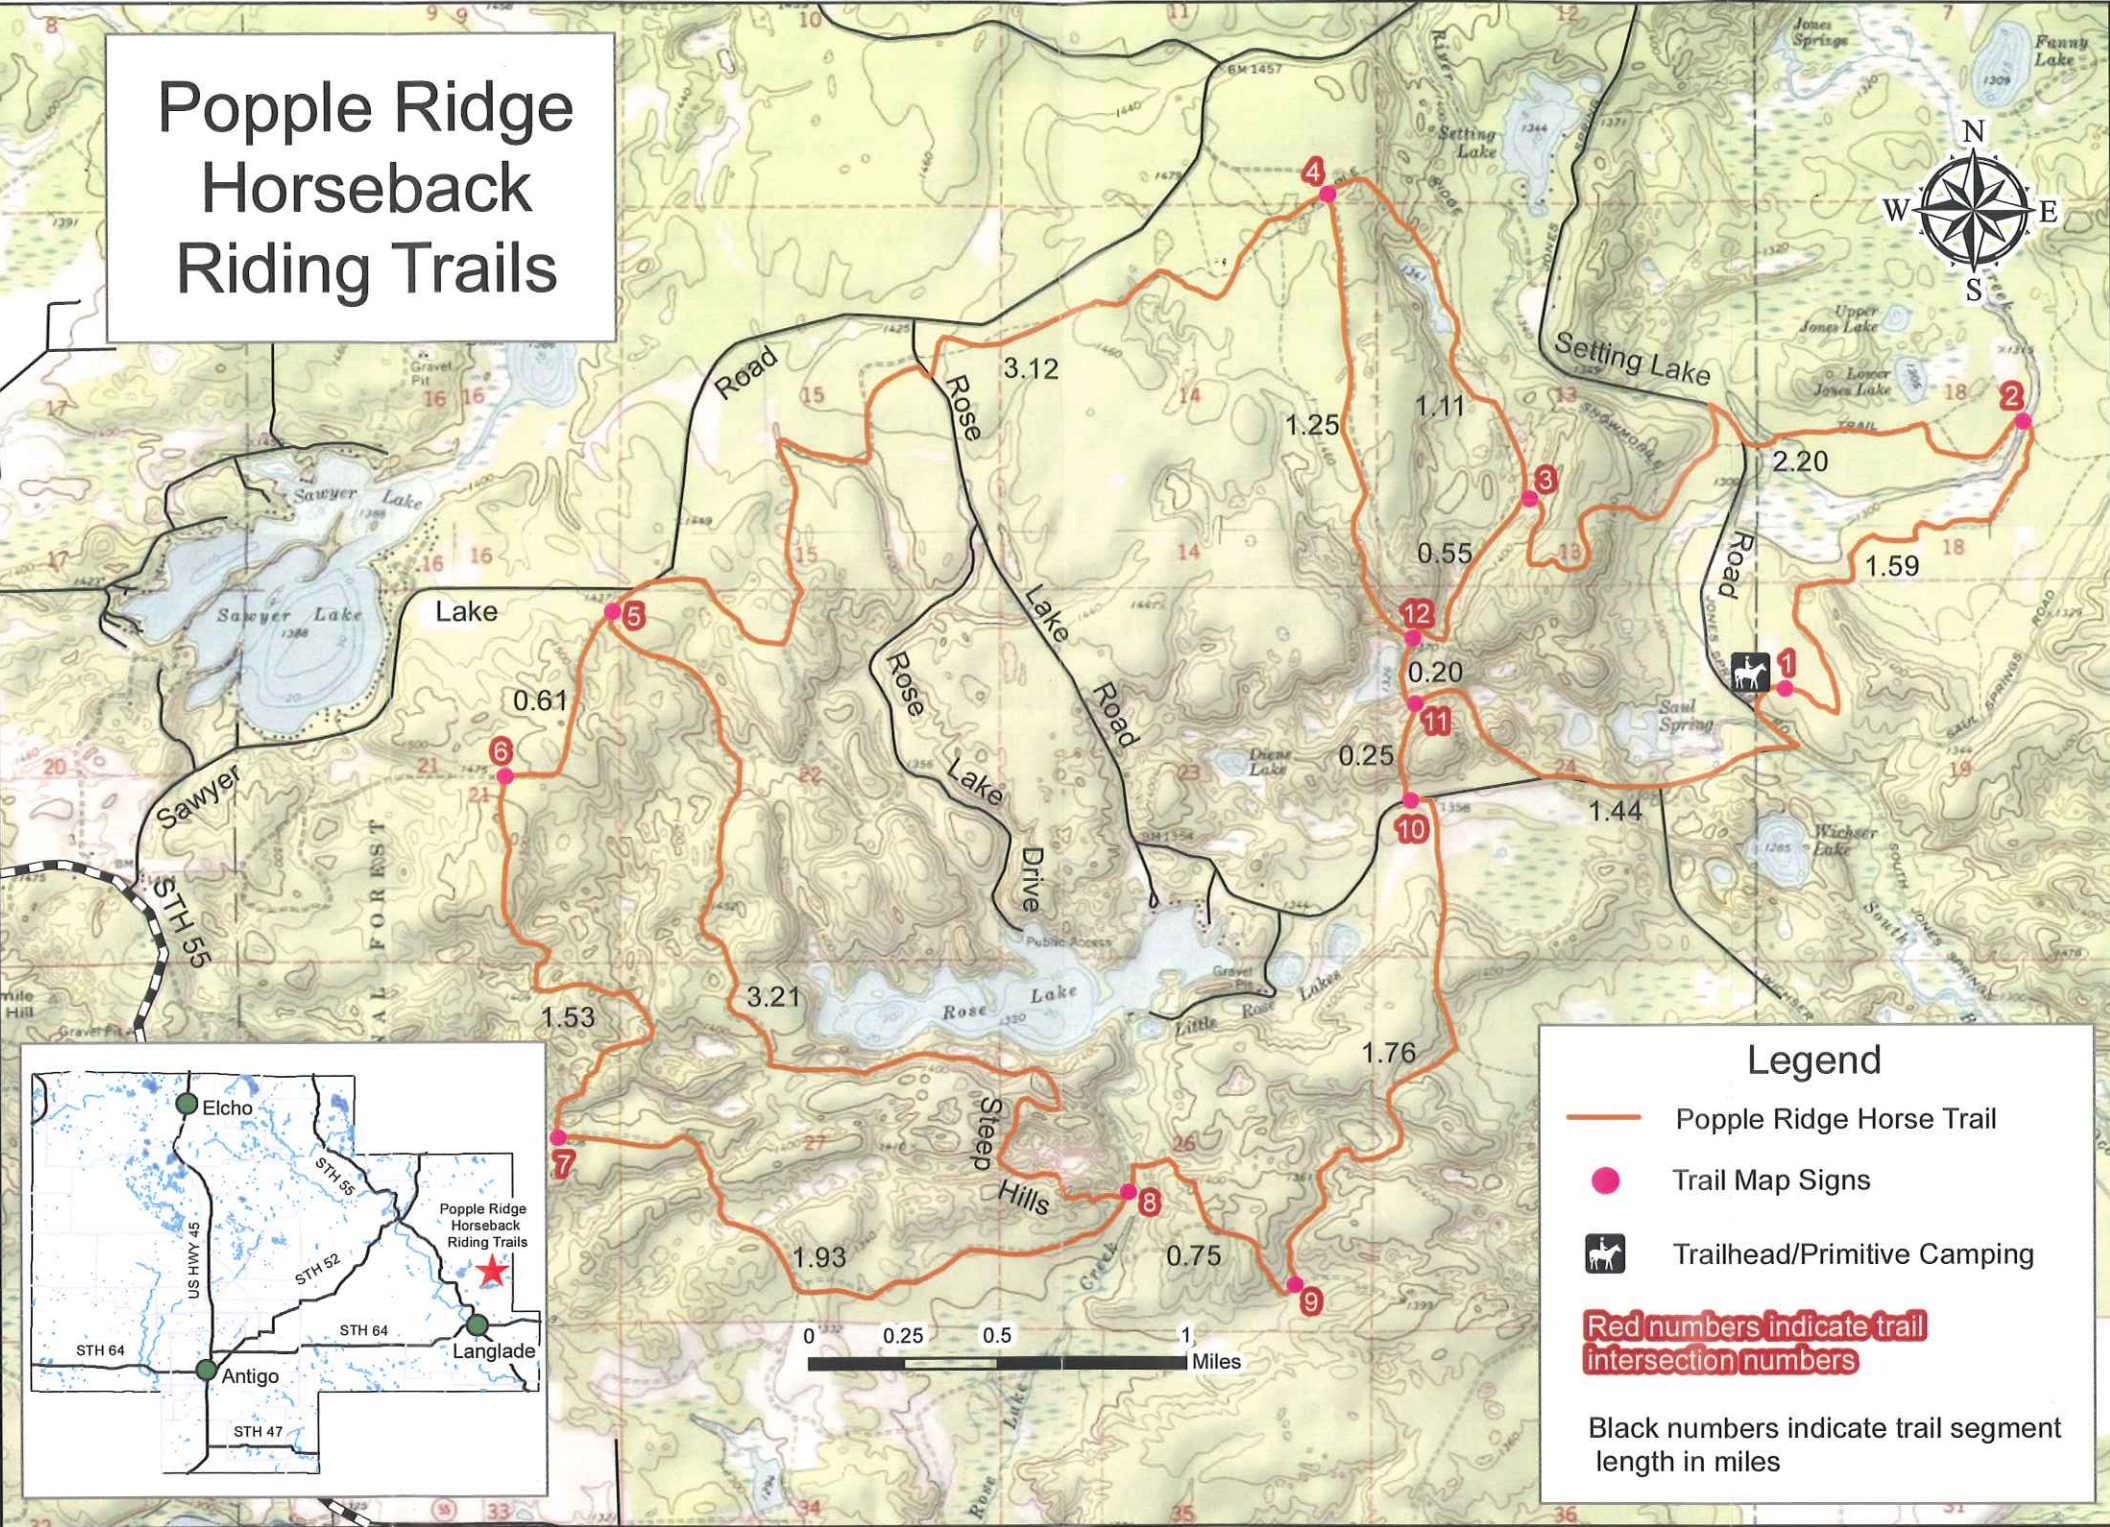

# Popple Ridge Horseback Riding Trails

### Legend

- Popple Ridge Horse Trail
- Trail Map Signs
- Trailhead/Primitive Camping

**Red numbers indicate trail intersection numbers**

Black numbers indicate trail segment length in miles