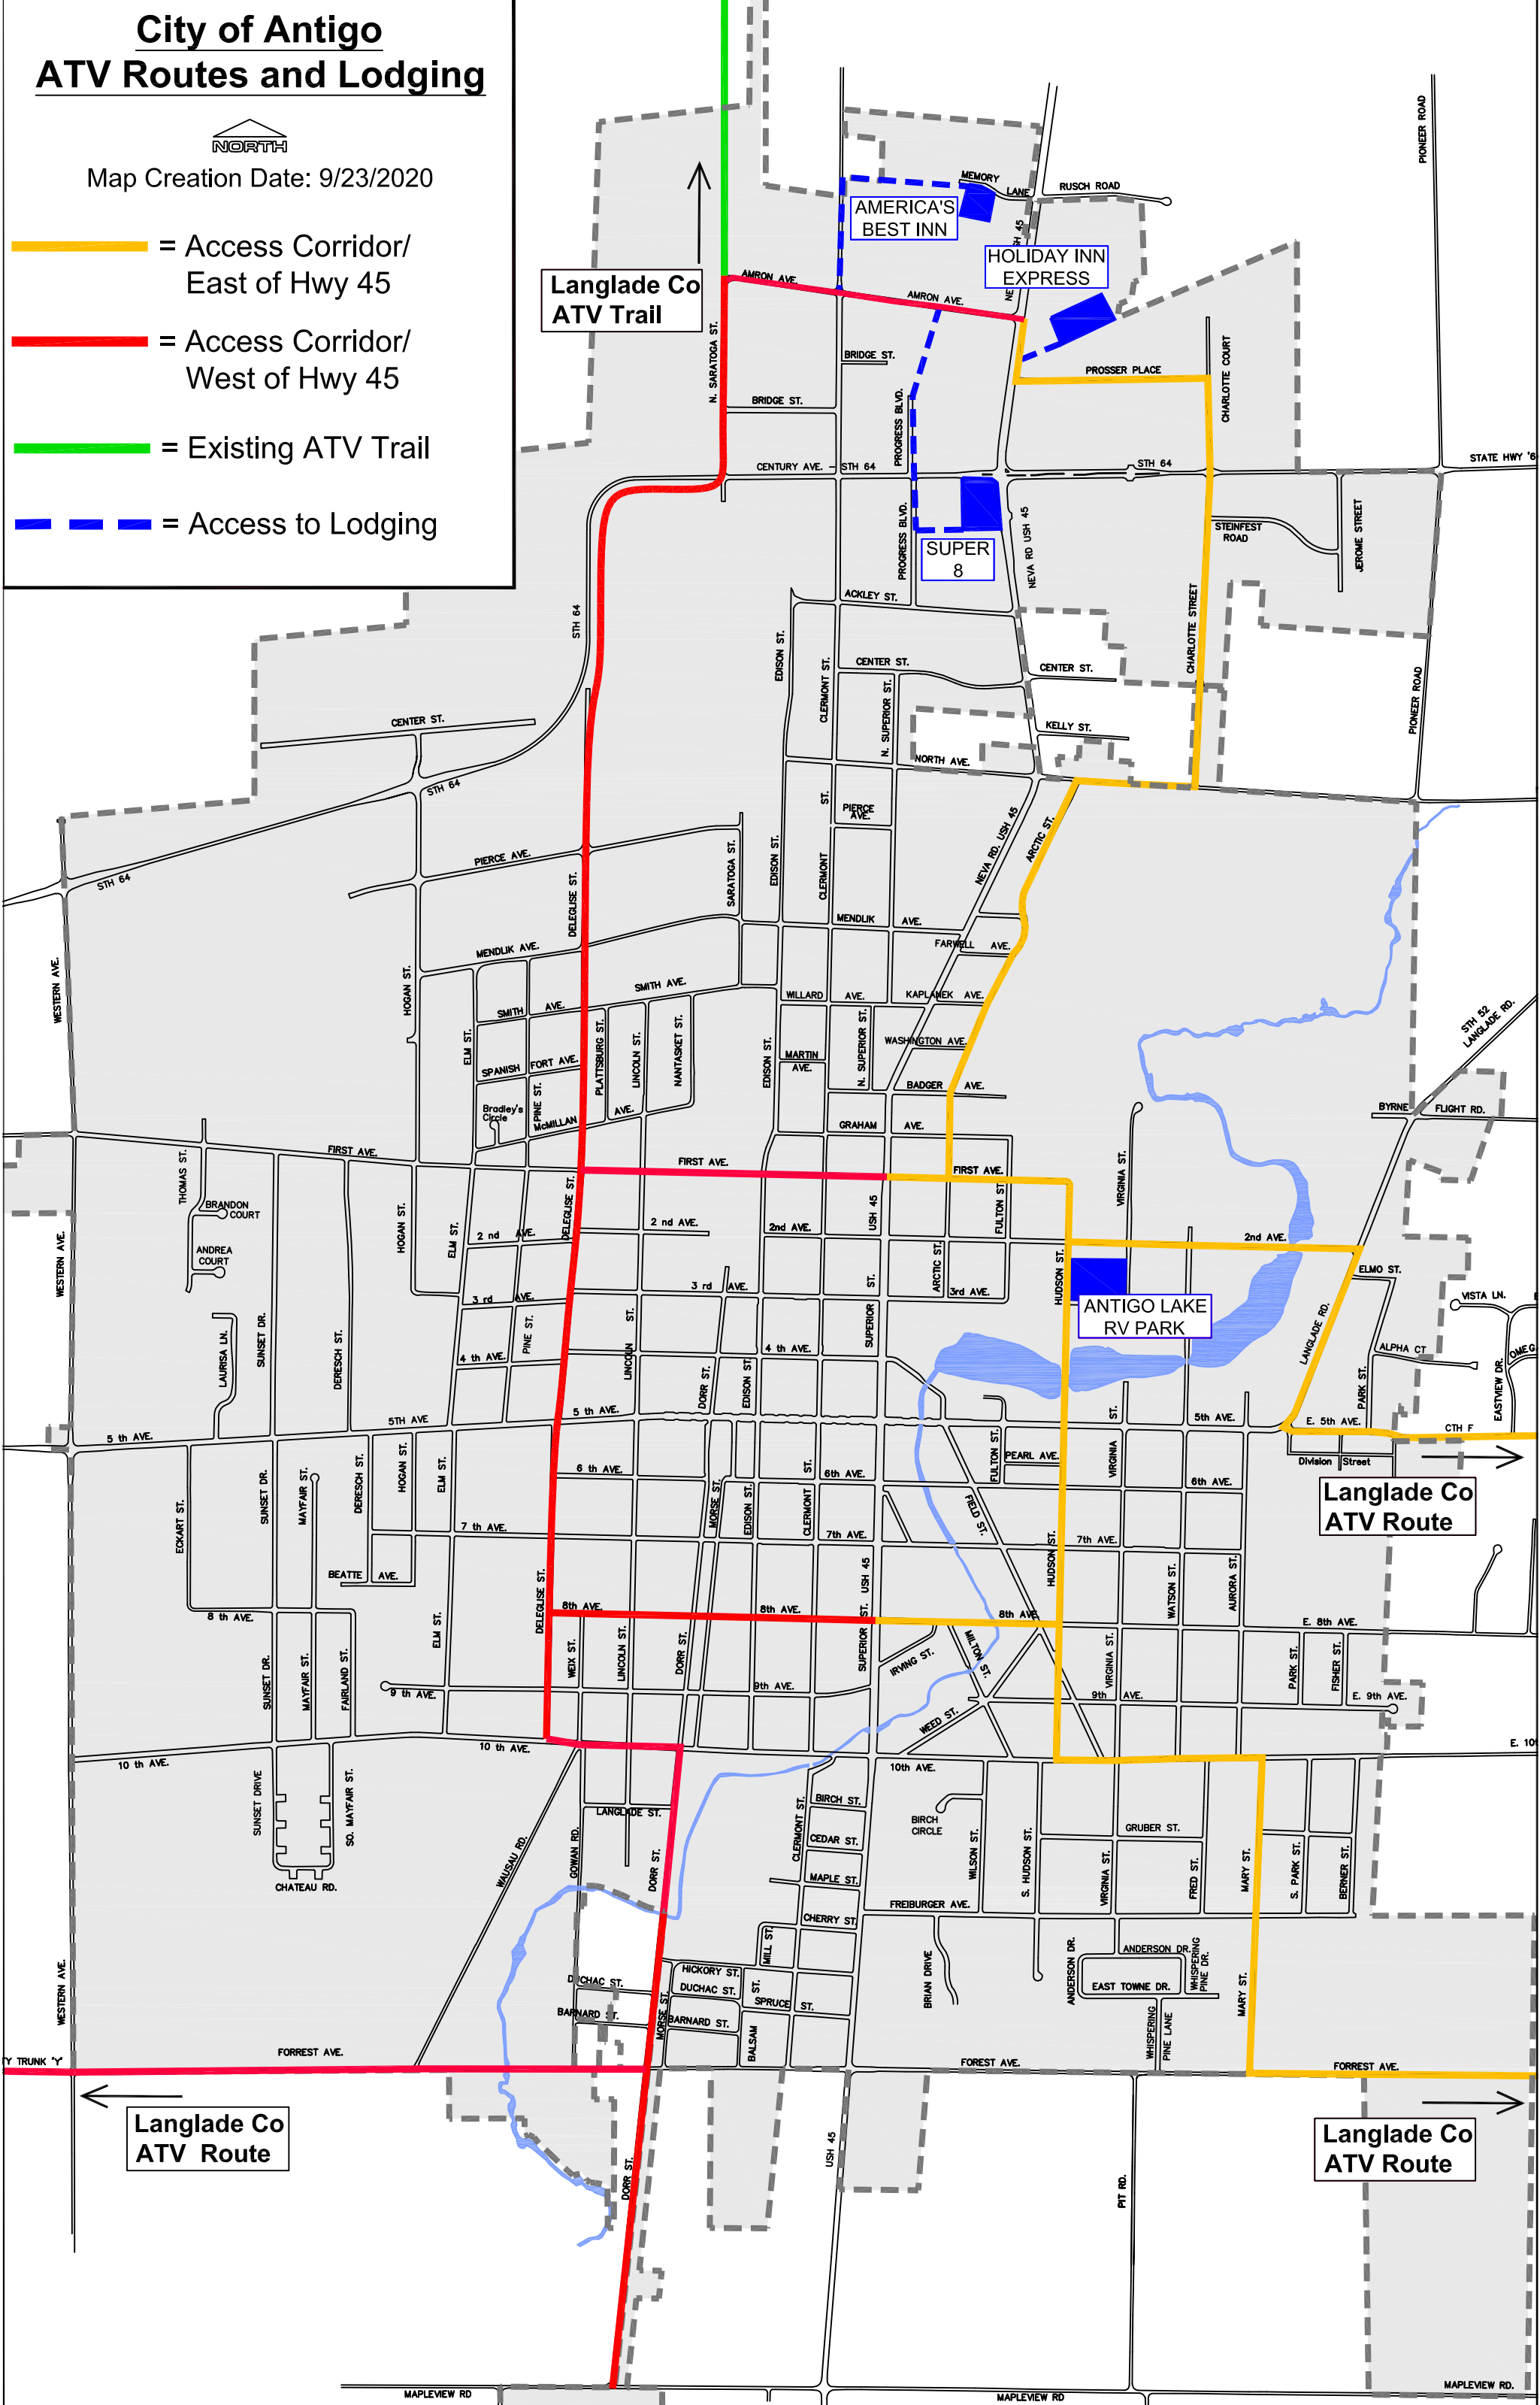

City of Antigo ATV Routes and Lodging

Map Creation Date: 9/23/2020

- = Access Corridor/
East of Hwy 45
- = Access Corridor/
West of Hwy 45
- = Existing ATV Trail
- - - = Access to Lodging

Langlade Co
ATV Trail

AMERICA'S
BEST INN

HOLIDAY INN
EXPRESS

SUPER
8

ANTIGO LAKE
RV PARK

Langlade Co
ATV Route

Langlade Co
ATV Route

Langlade Co
ATV Route