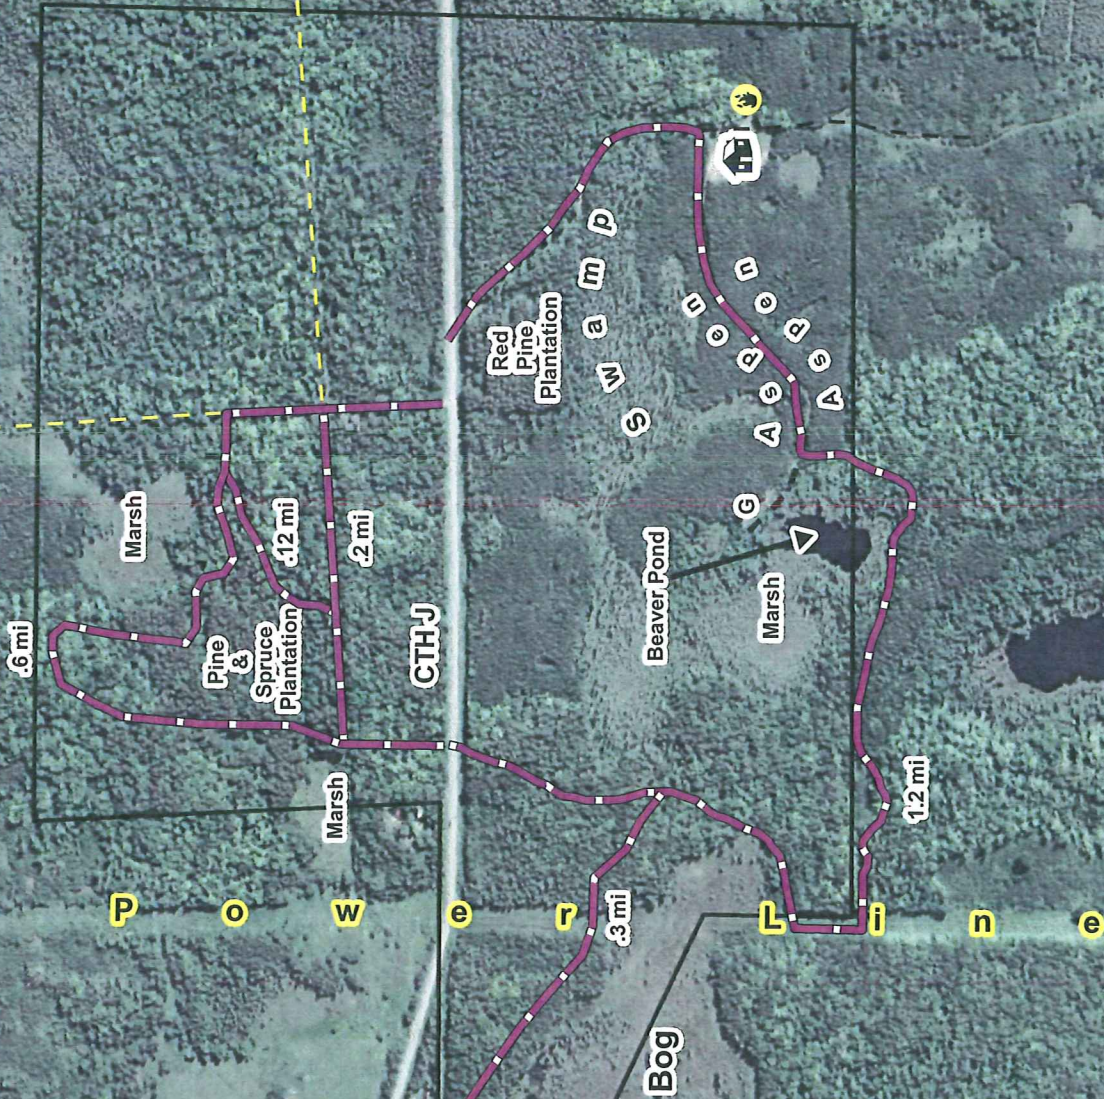

ANTIGO SCHOOL FOREST

Legend

- Shelter (house icon)
- Grass Opening (G)
- Property Boundary (black line)
- Fire Pit (flame icon)
- Trail System (red dashed line)
- Ice Age Trail (yellow dashed line)

Scale: 0, 0.125, 0.25 Miles

Compass: N, E, S, W