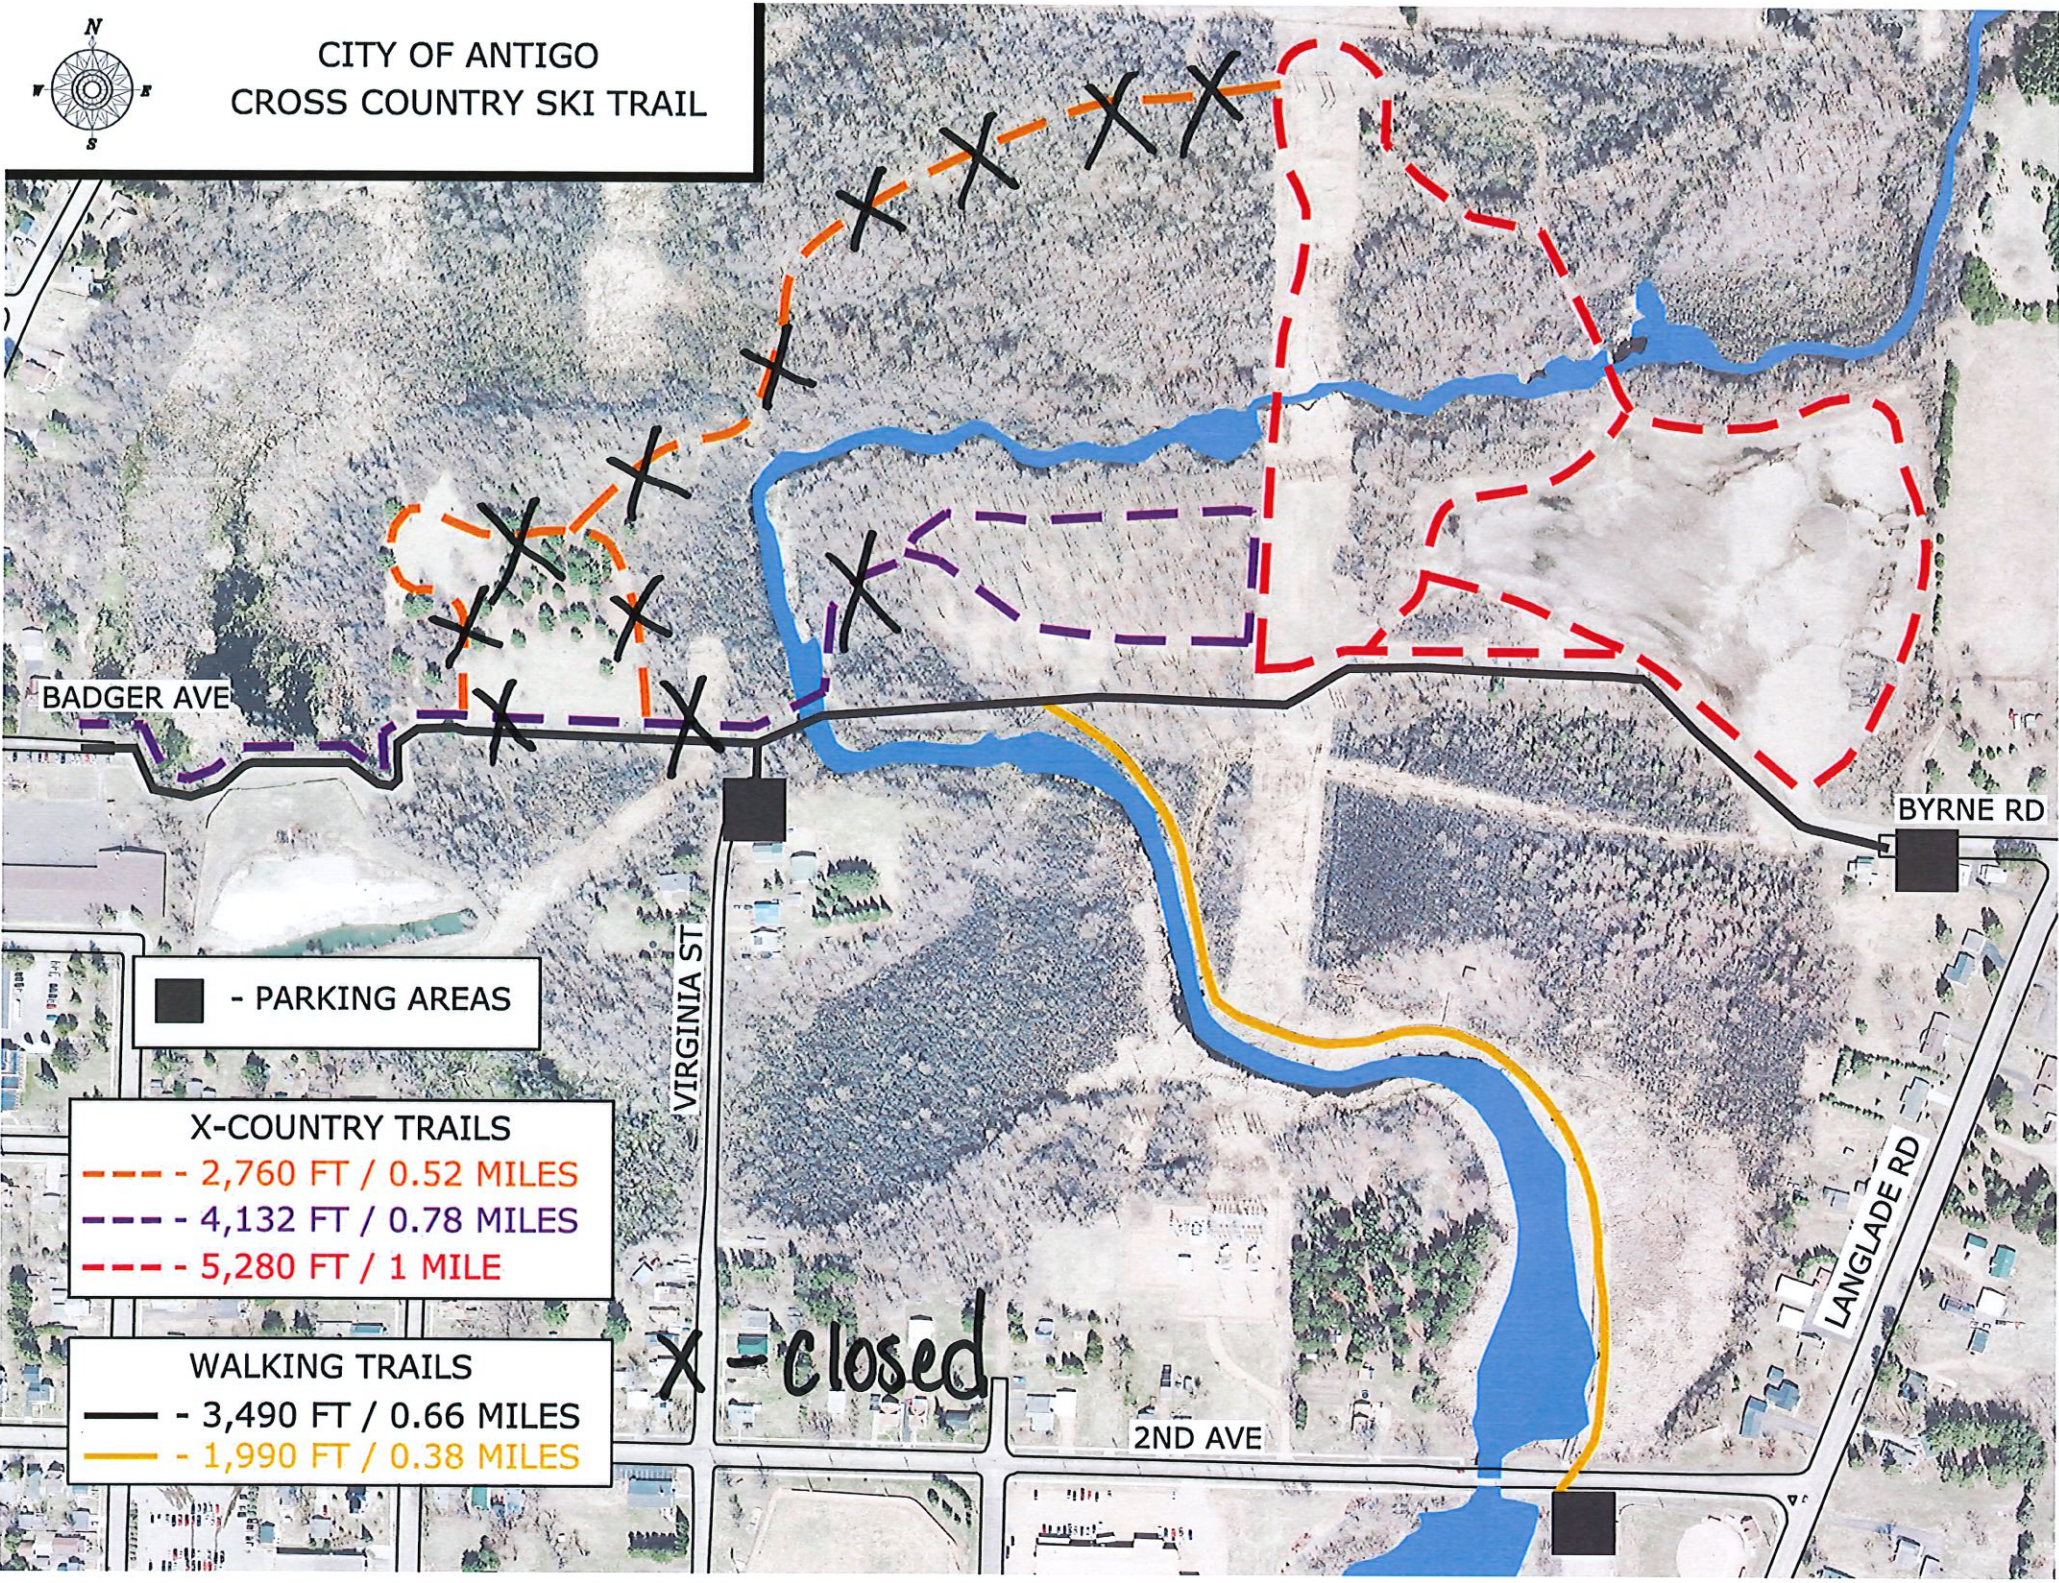

CITY OF ANTIGO CROSS COUNTRY SKI TRAIL

■ - PARKING AREAS

X-COUNTRY TRAILS
- - - 2,760 FT / 0.52 MILES
- - - 4,132 FT / 0.78 MILES
- - - 5,280 FT / 1 MILE

WALKING TRAILS
- - - 3,490 FT / 0.66 MILES
- - - 1,990 FT / 0.38 MILES

X - closed

BADGER AVE

VIRGINIA ST

2ND AVE

LANGLADE RD

BYRNE RD