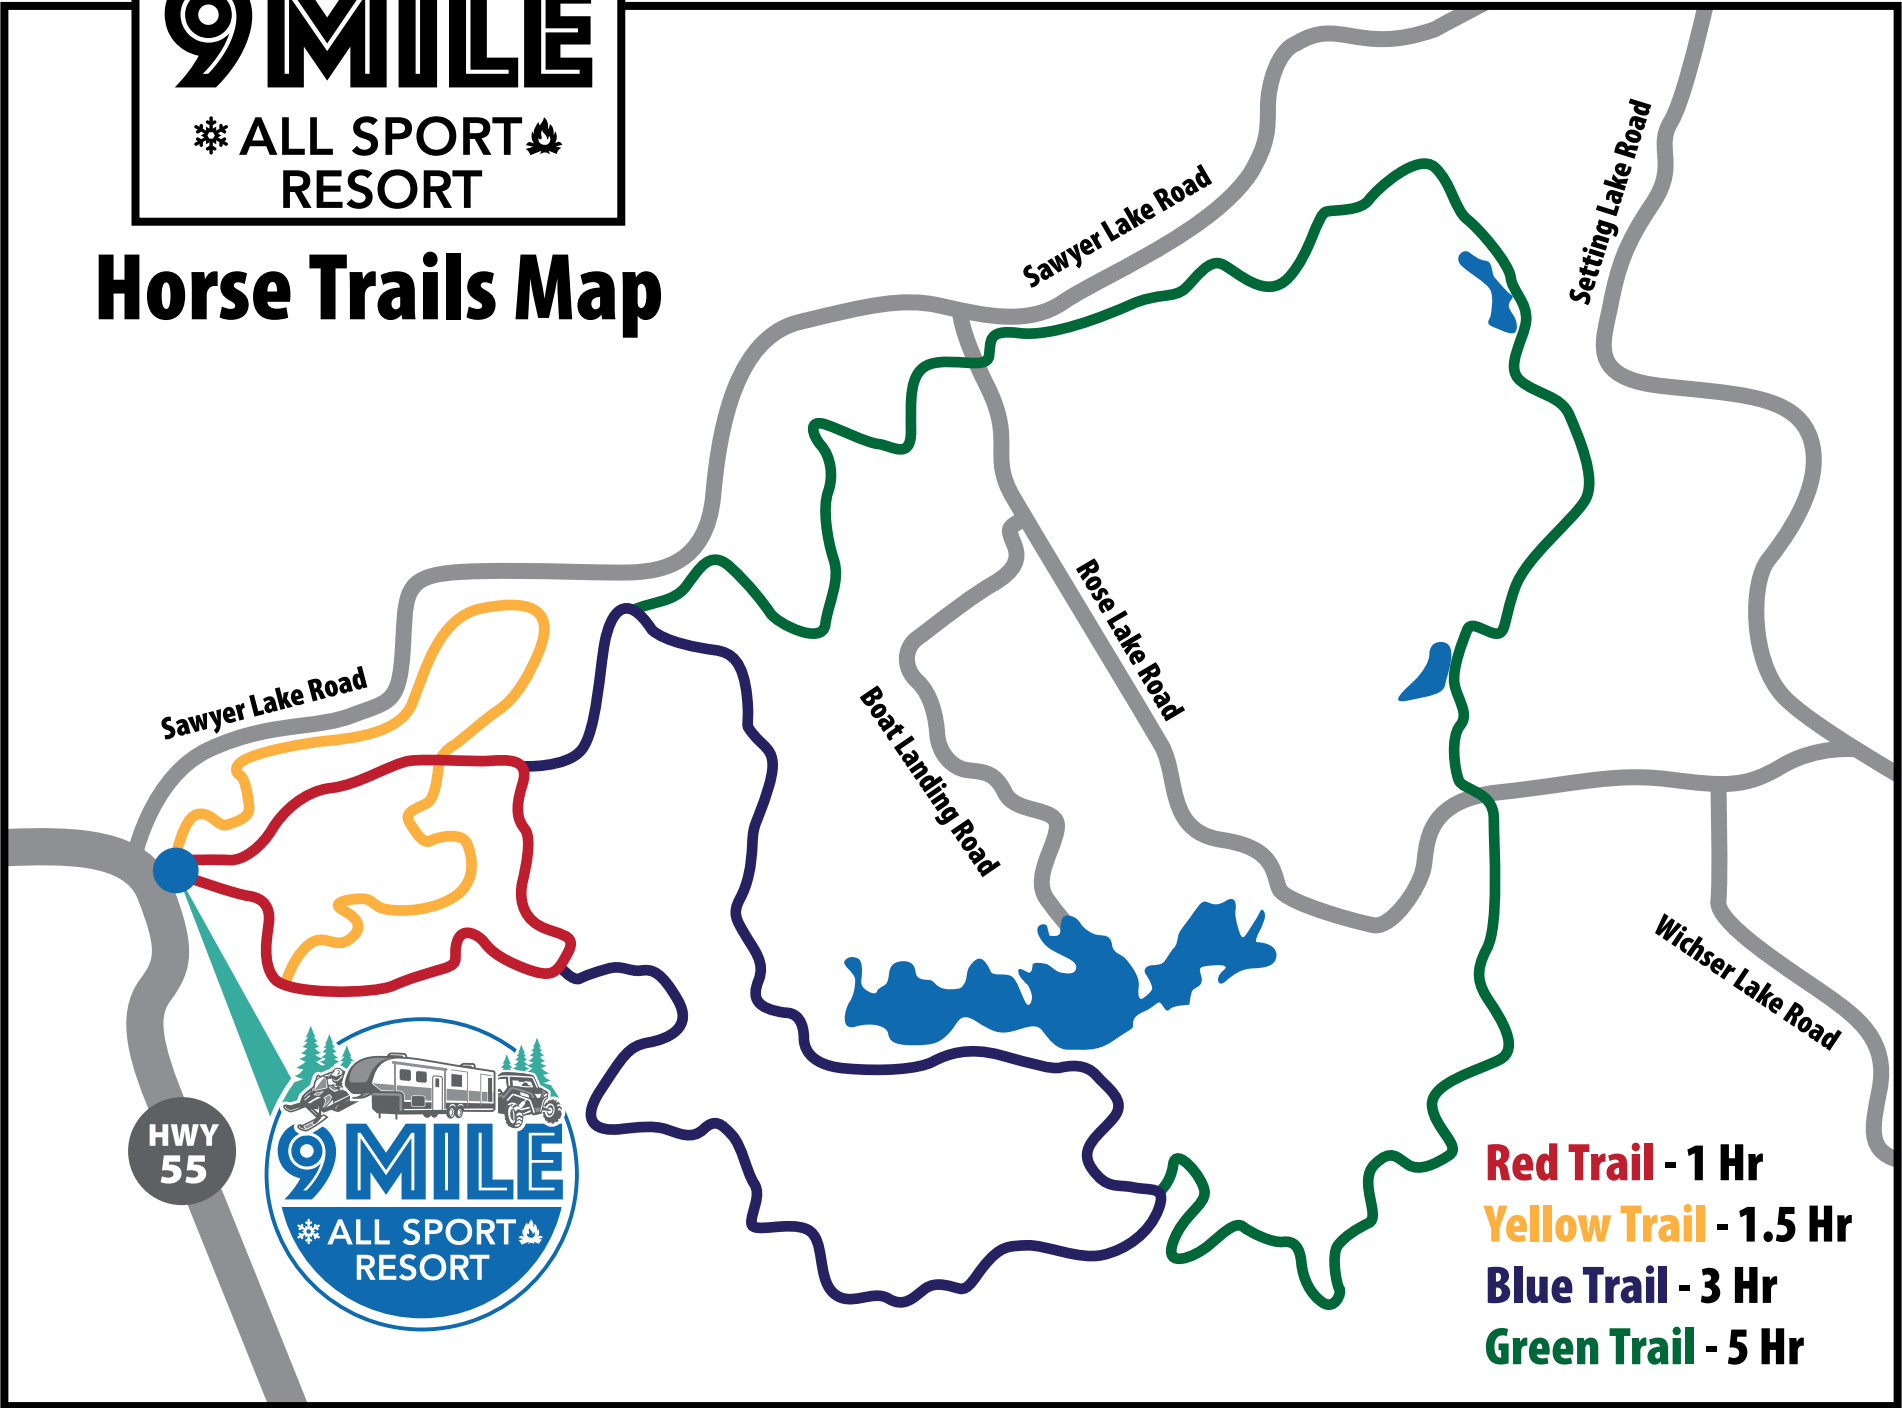

9 MILE

❄️ ALL SPORT RESORT 🔥

Horse Trails Map

- Red Trail - 1 Hr**
- Yellow Trail - 1.5 Hr**
- Blue Trail - 3 Hr**
- Green Trail - 5 Hr**