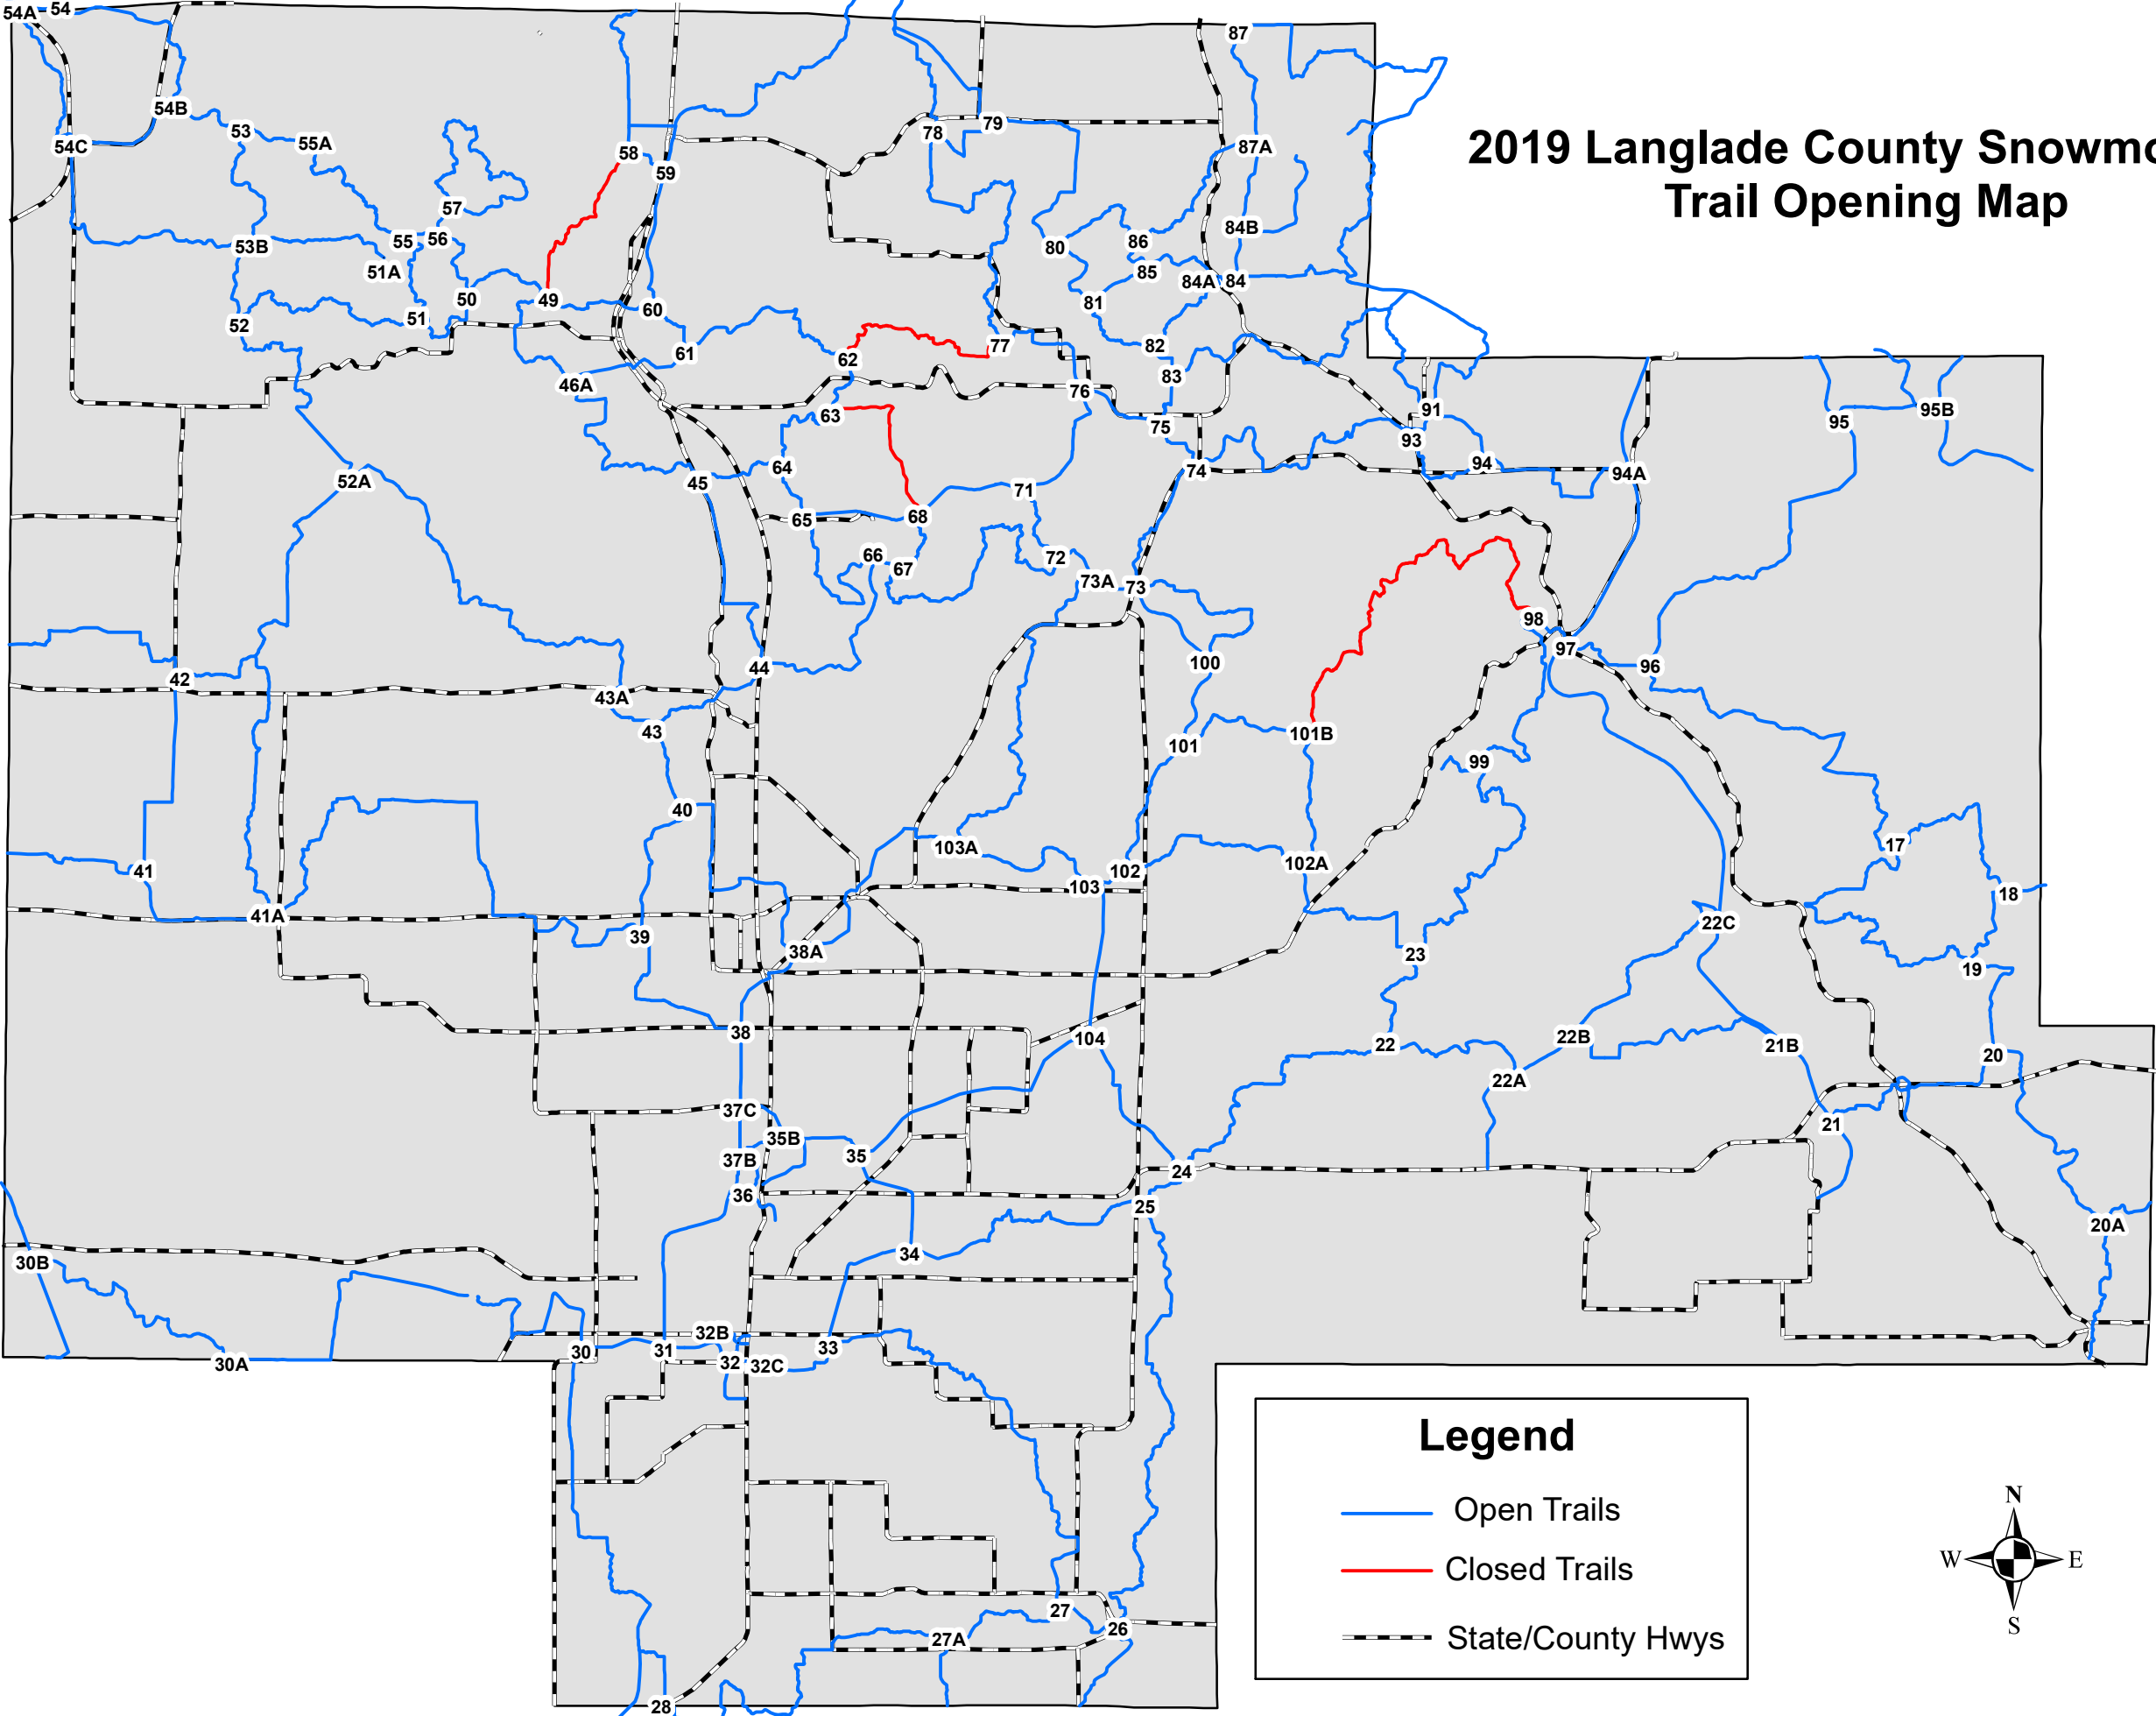

2019 Llanglade County Snowmobile Trail Opening Map

Legend

- Open Trails
- Closed Trails
- - - State/County Hwys