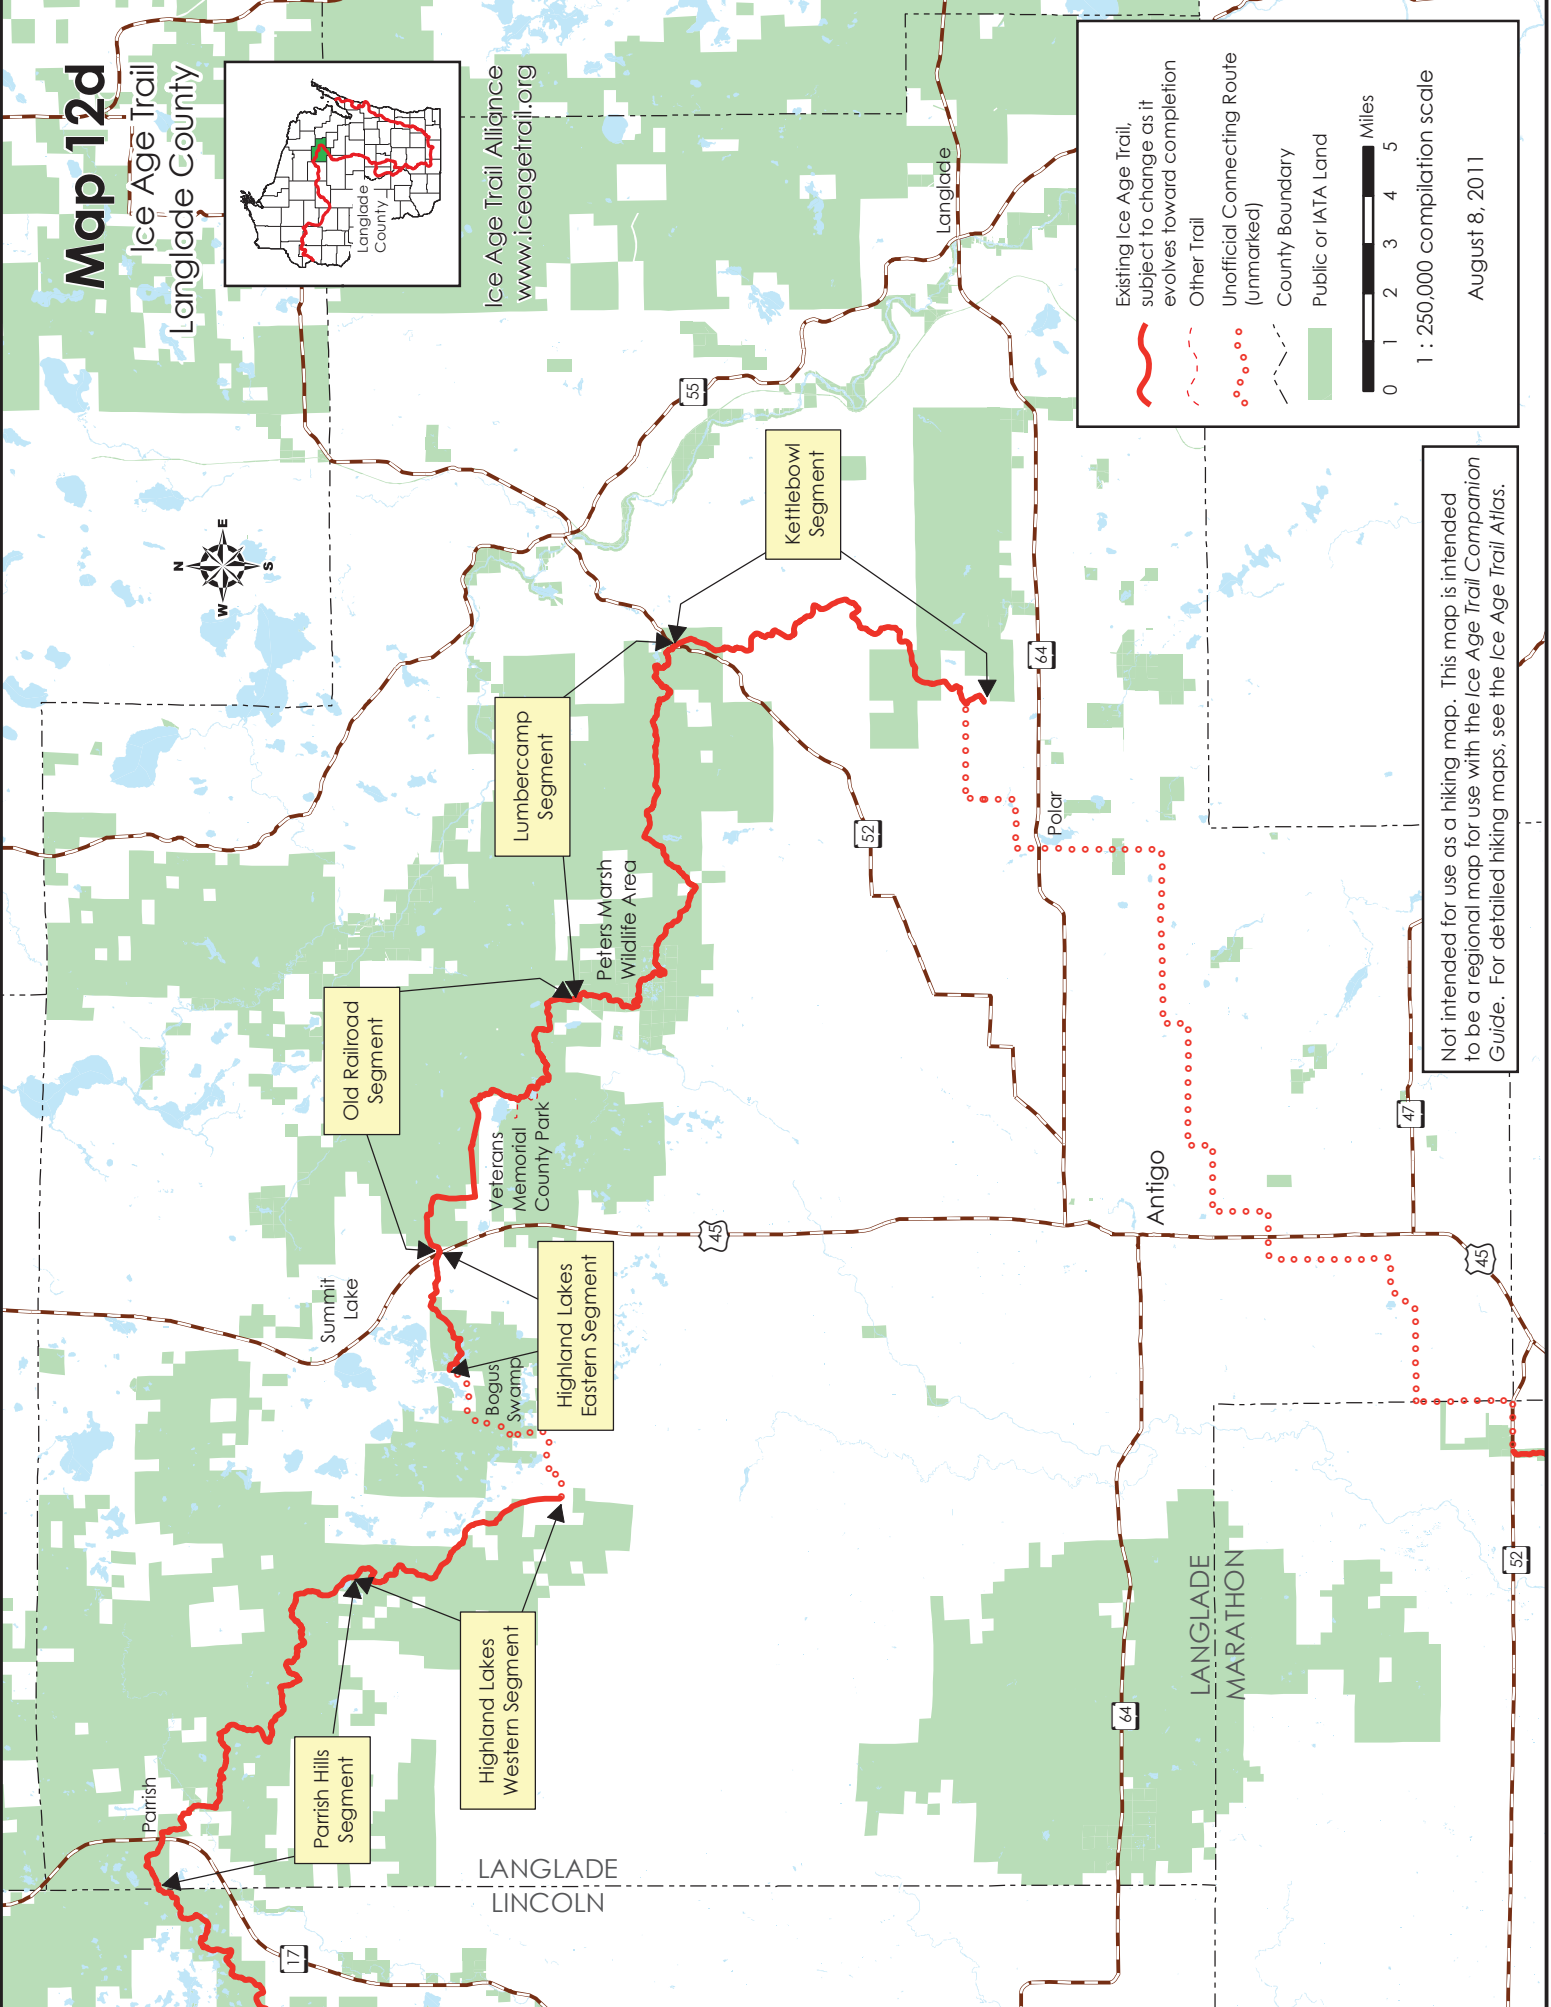

Map 12d

Ice Age Trail
Langlade County

Ice Age Trail Alliance
www.iceagetrail.org

Existing Ice Age Trail, subject to change as it evolves toward completion:

Other Trail:

Unofficial Connecting Route (unmarked):

County Boundary:

Public or IATA Land:

0 1 2 3 4 5 Miles

1 : 250,000 compilation scale

August 8, 2011

Not intended for use as a hiking map. This map is intended to be a regional map for use with the Ice Age Trail Companion Guide. For detailed hiking maps, see the Ice Age Trail Atlas.