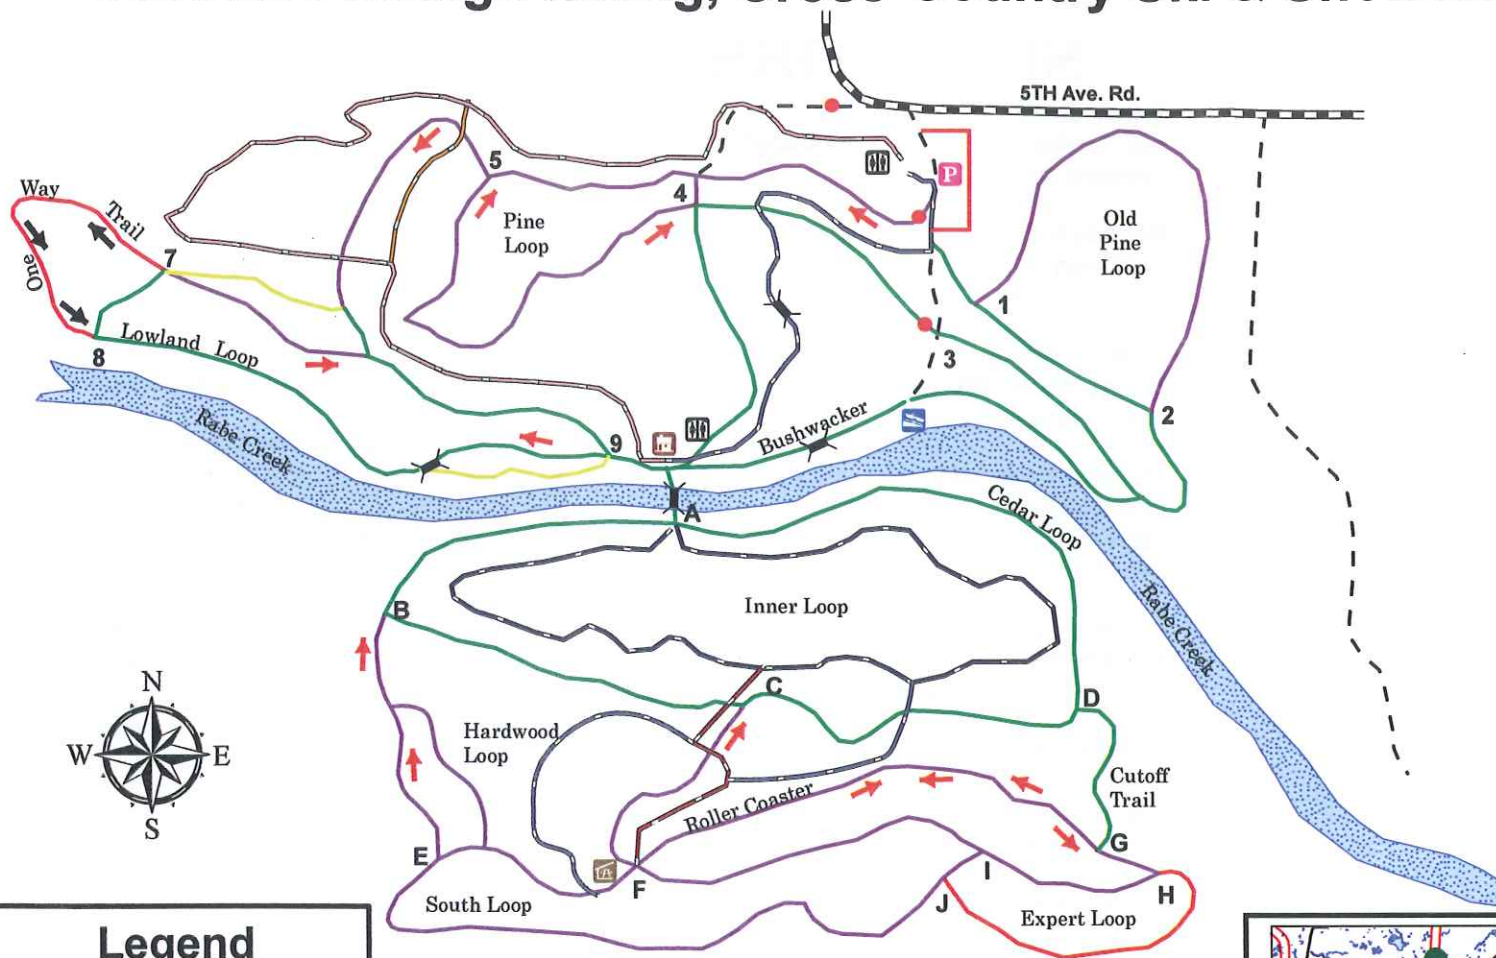

Gartzke Flowage Hiking, Cross-Country Ski & Snowshoe Trails

Skiing	
	No Hill Cutoffs
	Expert
	Moderate
	Easy

Snowshoeing	
	Long Run
	Cut Across
	Inner Loop
	South Shelter
	Short Cut

Legend

- Gates
- Boat Launch
- Restroom
- Parking
- Shelter
- Bridge
- Steep Hill (Down)
- Forest Roads
- 5th Ave. Road

Letters and numbers denote intersection identifiers

www.antigobikeandski.com

Enjoy Langlade County !