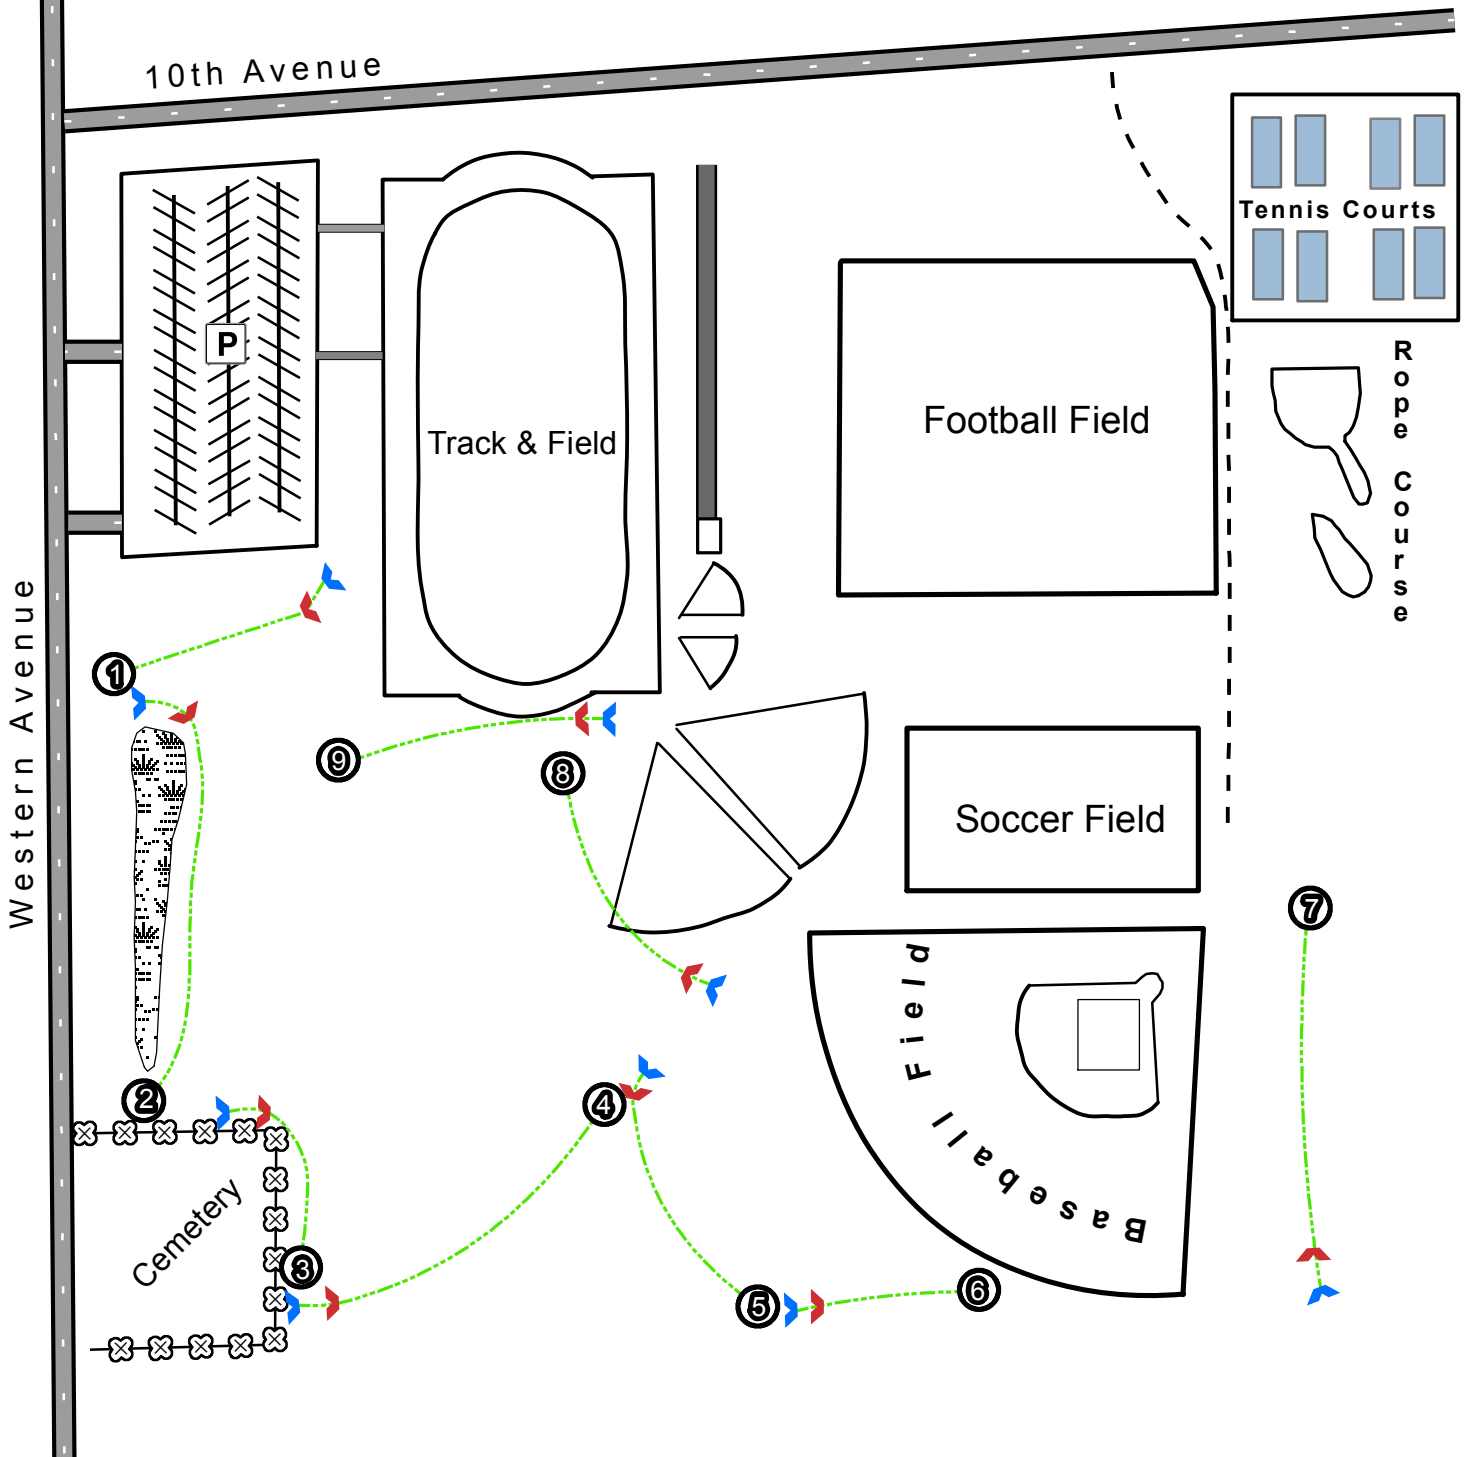

Antigo High School Disc Golf

Legend

-  Pro Tee
-  Amateur Tee
-  Fence
-  Parking

Basket Distances

| | | |
|--------------|--------------|--------------|
| 1. Am - 220' | 4. Am - 365' | 7. Am - 370' |
| Pro - 262' | Pro - 400' | Pro - 415' |
| 2. Am - 420' | 5. Am - 265' | 8. Am - 255' |
| Pro - 430' | Pro - 286' | Pro - 280' |
| 3. Am - 170' | 6. Am - 175' | 9. Am - 270' |
| Pro - 186' | Pro - 200' | Pro - 300' |