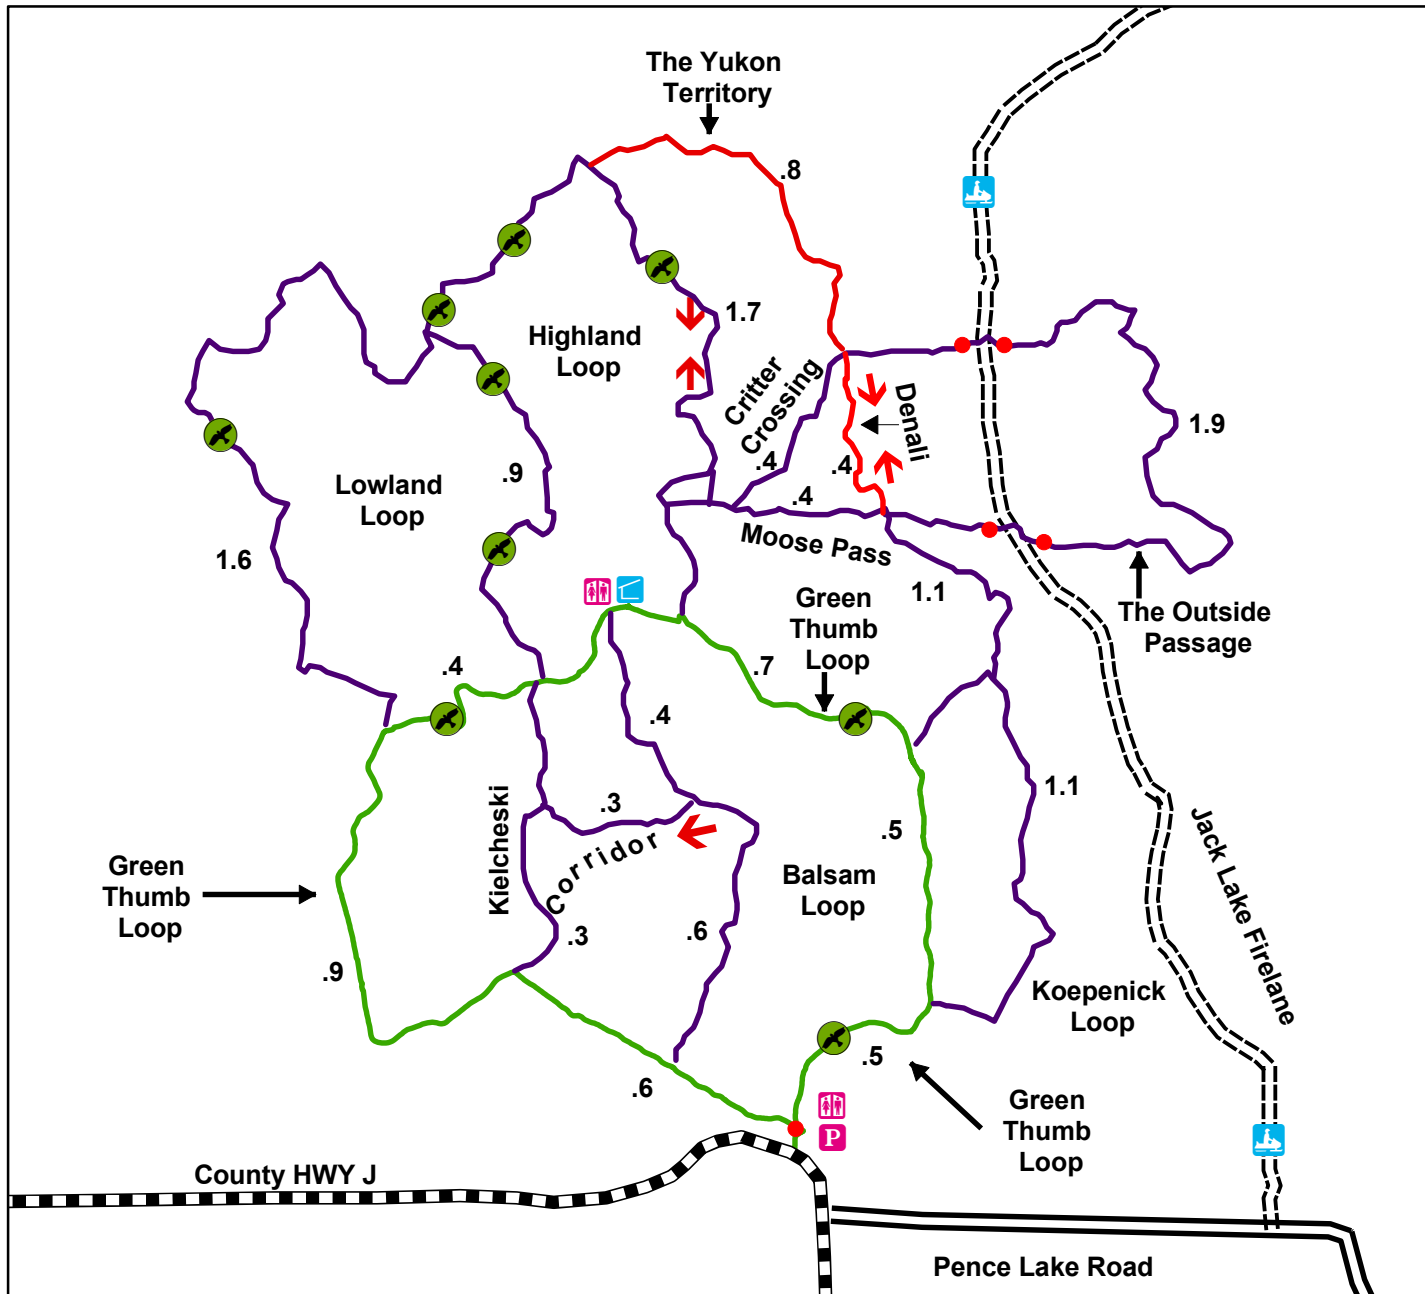

Jack Lake Ski Trails

Legend

- Gate
- ↑ Steep Hill (Down)
- ⊗ Wildlife Opening
- P Parking
- ☞ Shelter
- ♿ Restroom
- ☞ Snowmobile Trail
- Easy
- Moderate
- Expert
- County HWY J