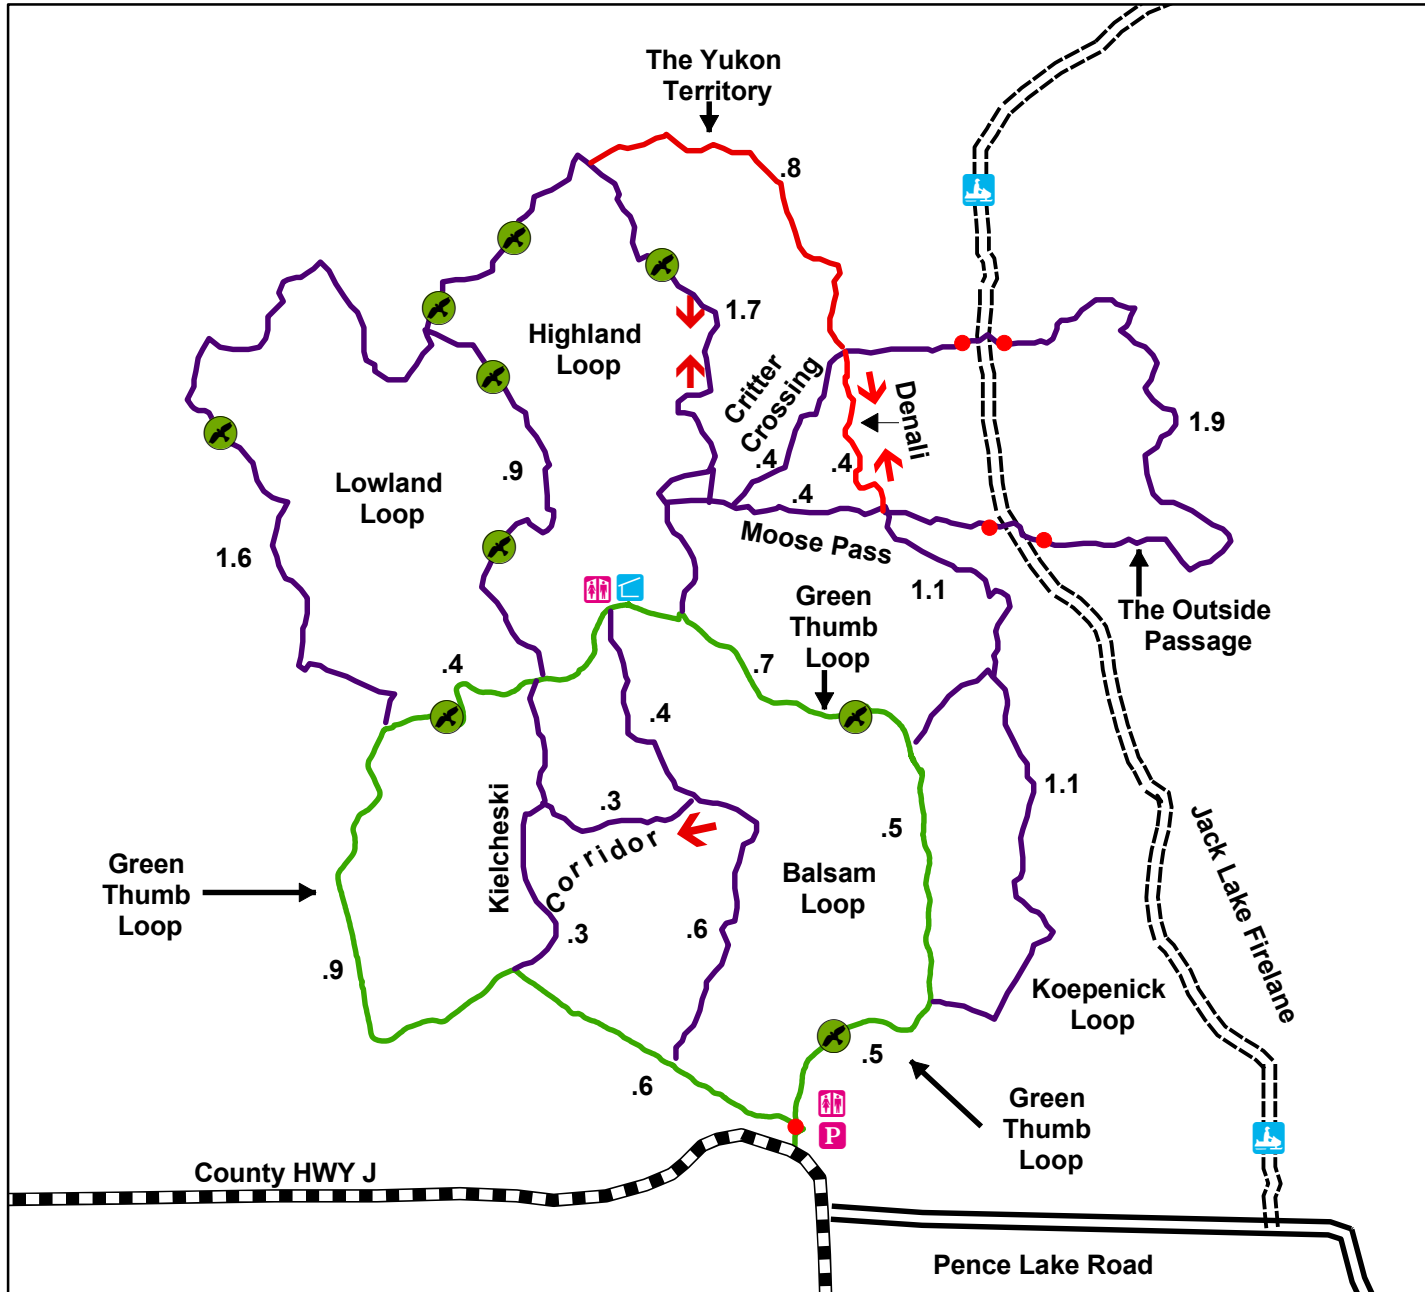

Jack Lake Ski Trails

Legend

- Gate
- ↑ Steep Hill (Down)
- ⊗ Wildlife Opening
- P Parking
- ☞ Shelter
- ♿♿ Restroom
- ☞ Snowmobile Trail
- Easy
- Moderate
- Expert
- County HWY J