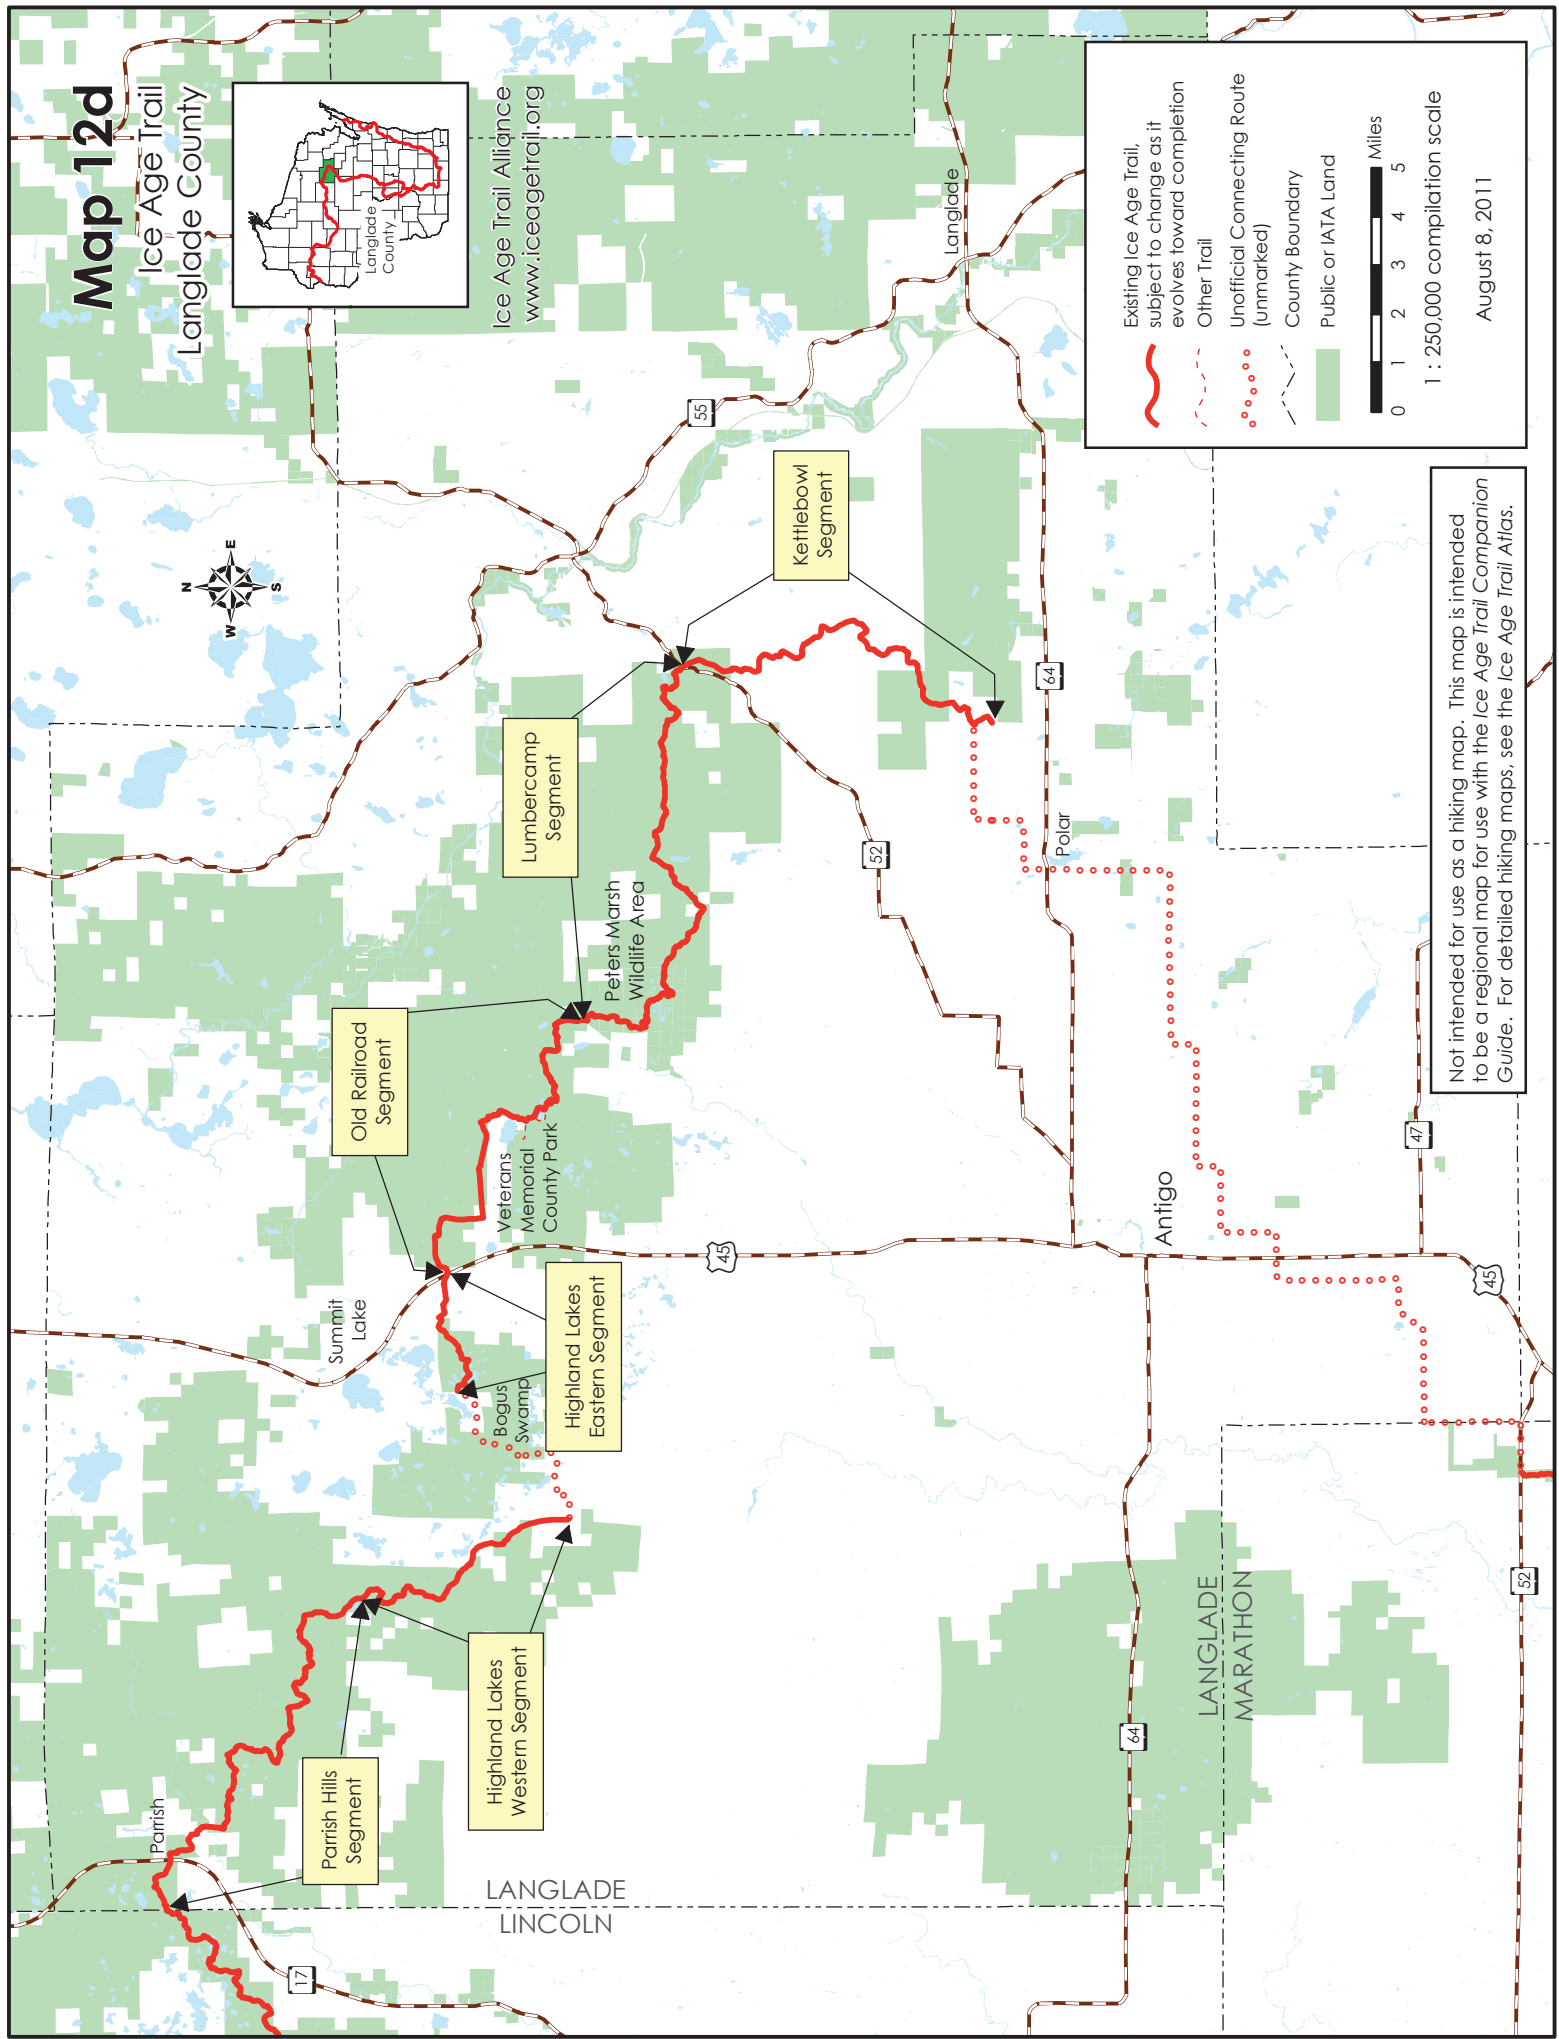

# Map 12d

Ice Age Trail  
Langlade County

Ice Age Trail Alliance  
[www.iceagetrail.org](http://www.iceagetrail.org)

Existing Ice Age Trail, subject to change as it evolves toward completion

Other Trail

Unofficial Connecting Route (unmarked)

County Boundary

Public or IATA Land

0 1 2 3 4 5 Miles

1 : 250,000 compilation scale

August 8, 2011

Not intended for use as a hiking map. This map is intended to be a regional map for use with the Ice Age Trail Companion Guide. For detailed hiking maps, see the Ice Age Trail Atlas.